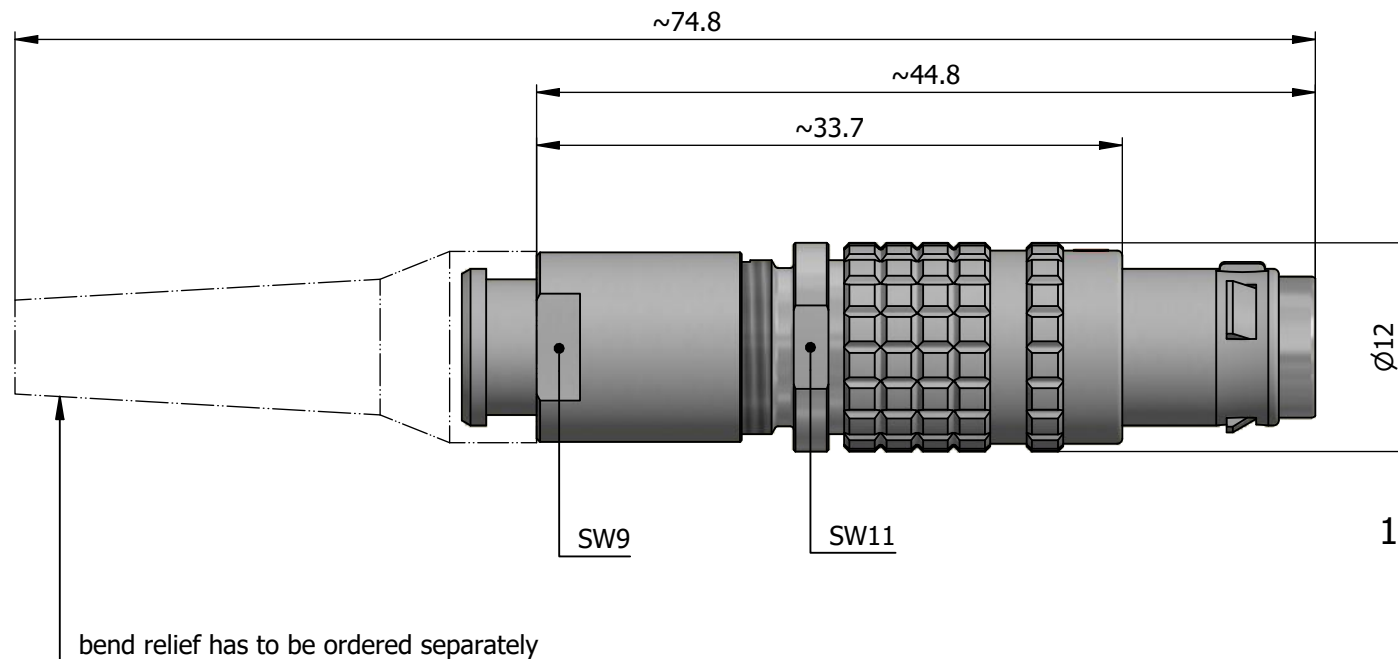

All dimensions are in millimeters (mm)

Alignment Key
Front View

Insert Configuration
Rear View

Note:

1) This picture is generic and for illustrative purposes only, and may show different keying, materials, colour, finish, and contact configuration. Minor shape or feature variations to actual item may be present.

All additional information are documented on the datasheet (See below link or QR Code)
www.lemo.com/pdf/FGJ.1T.308.CYMC65Z.pdf

Model	Alignment Key	Series	Insert Config.	Housing	Insulator	Contact	Collet Type	Cable Ø	Variant
FGJ	.1T	.308	.CYMC65Z						

Datasheet

Straight plug, cable collet and nut for fitting a bend relief

Series 1T

LEMO
 LEMO SA
 Chemin des Champs-Courbes 28
 1024 Ecublens - SWITZERLAND

Tel. (+41 21) 695 16 00
 email : info@lemo.com
 www.lemo.com