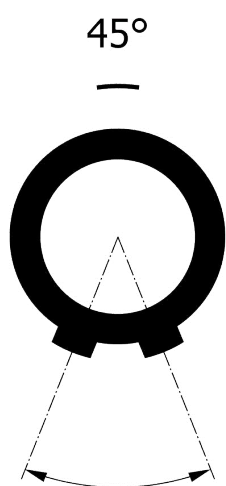

All dimensions are in millimeters (mm)

Alignment Key
Front View

Insert Configuration
Rear View

Note:

1) This picture is generic and for illustrative purposes only, and may show different keying, materials, colour, finish, and contact configuration. Minor shape or feature variations to actual item may be present.