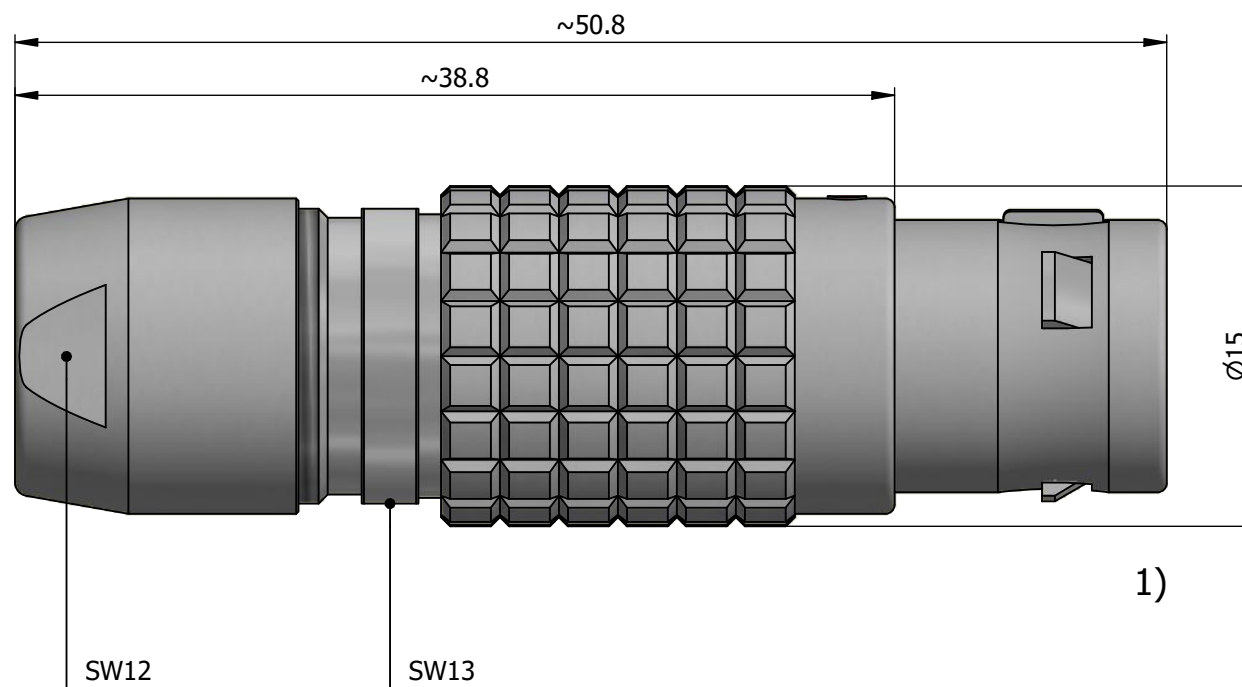

All dimensions are in millimeters (mm)

Alignment Key
Front View

Insert Configuration
Rear View

Note:

1) This picture is generic and for illustrative purposes only, and may show different keying, materials, colour, finish, and contact configuration. Minor shape or feature variations to actual item may be present.

All additional information are documented on the datasheet (See below link or QR Code)
www.lemo.com/pdf/FGJ.2B.306.CLLD82.pdf

Model	Alignment Key	Series	Insert Config.	Housing	Insulator	Contact	Collet Type	Cable Ø	Variant
FGJ		2B	306	CLLD			82		