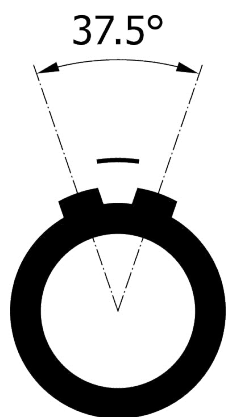

All dimensions are in millimeters (mm)

Alignment Key  
Front View

Insert Configuration  
Rear View

**Note:**

1) This picture is generic and for illustrative purposes only, and may show different keying, materials, colour, finish, and contact configuration. Minor shape or feature variations to actual item may be present.

All additional information are documented on the datasheet (See below link or QR Code)  
[www.lemo.com/pdf/FGJ.2B.306.CLLD92.pdf](http://www.lemo.com/pdf/FGJ.2B.306.CLLD92.pdf)

Model	Alignment Key	Series	Insert Config.	Housing	Insulator	Contact	Collet Type	Cable Ø	Variant
FGJ		2B	306				CLLD92		