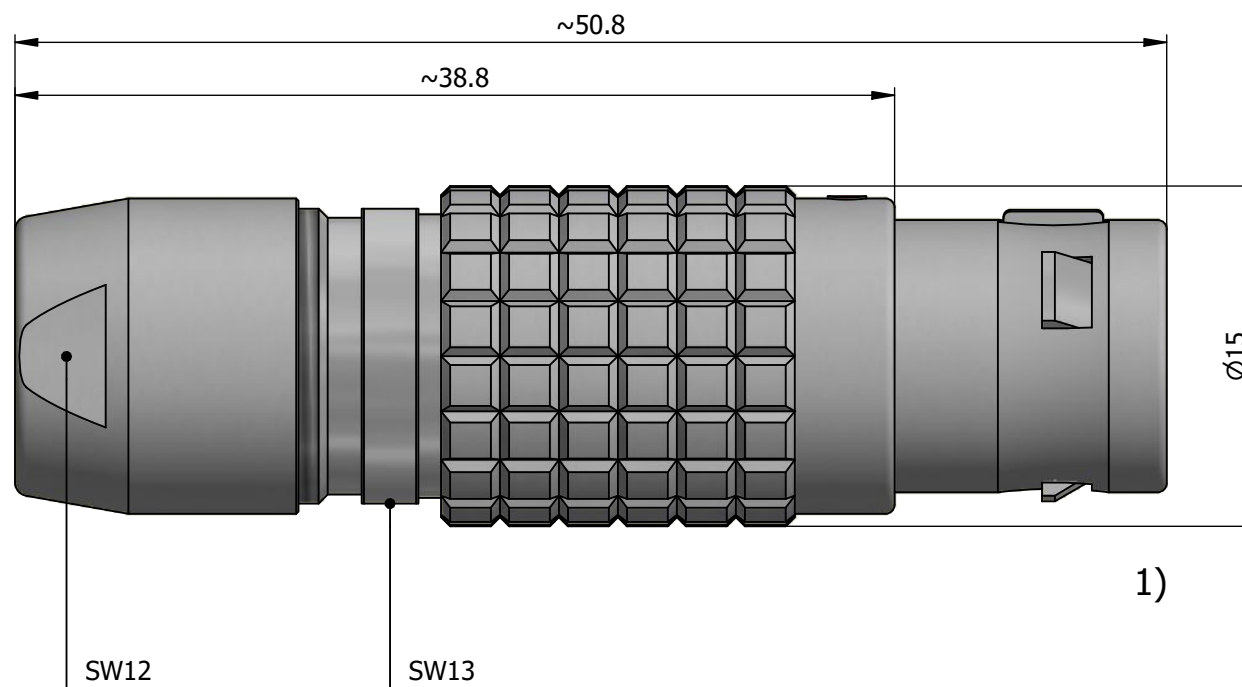

All dimensions are in millimeters (mm)

Alignment Key  
Front View

Insert Configuration  
Rear View

**Note:**

1) This picture is generic and for illustrative purposes only, and may show different keying, materials, colour, finish, and contact configuration. Minor shape or feature variations to actual item may be present.

All additional information are documented on the datasheet (See below link or QR Code)  
[www.lemo.com/pdf/FGJ.2B.306.CLLD92.pdf](http://www.lemo.com/pdf/FGJ.2B.306.CLLD92.pdf)

Model	Alignment Key	Series	Insert Config.	Housing	Insulator	Contact	Collet Type	Cable Ø	Variant
FGJ		2B	306				CLLD92		