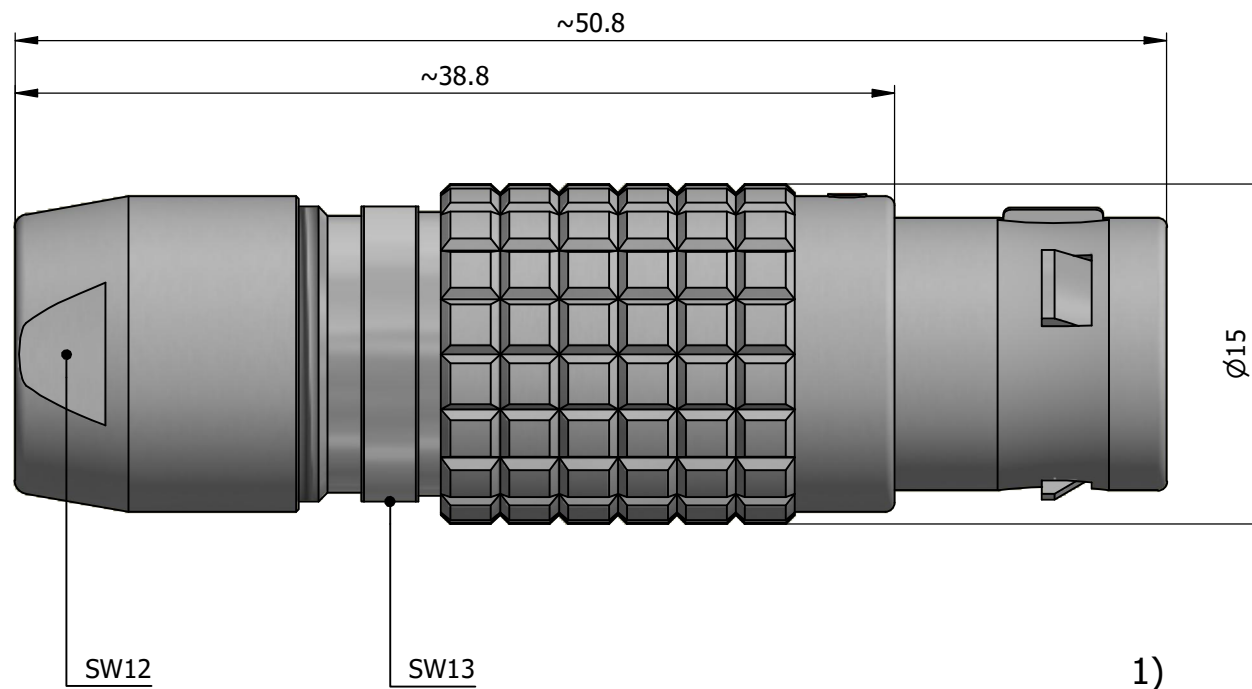

All dimensions are in millimeters (mm)

Alignment Key  
Front View

Insert Configuration  
Rear View

**Note:**

1) This picture is generic and for illustrative purposes only, and may show different keying, materials, colour, finish, and contact configuration. Minor shape or feature variations to actual item may be present.

All additional information are documented on the datasheet (See below link or QR Code)  
[www.lemo.com/pdf/FGJ.2B.306.CLLD99.pdf](http://www.lemo.com/pdf/FGJ.2B.306.CLLD99.pdf)

Model	Alignment Key	Series	Insert Config.	Housing	Insulator	Contact	Collet Type	Cable Ø	Variant
FGJ		2B	306						CLLD99