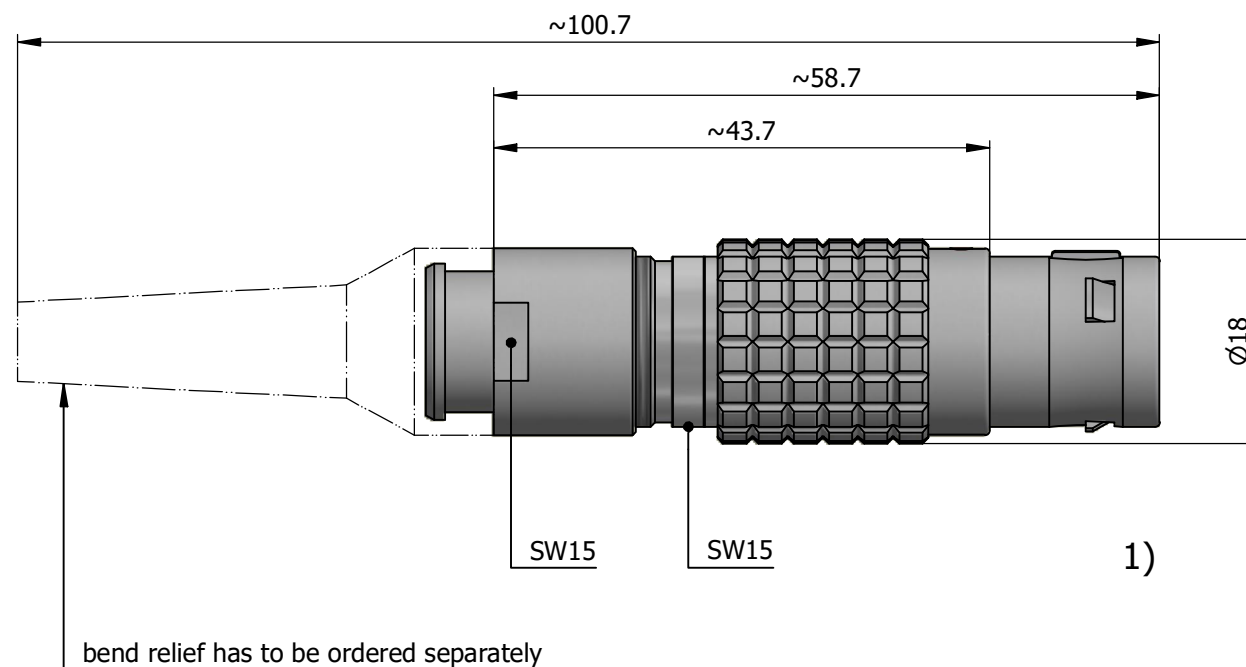

All dimensions are in millimeters (mm)

Alignment Key
Front View

Insert Configuration
Rear View

Note:

1) This picture is generic and for illustrative purposes only, and may show different keying, materials, colour, finish, and contact configuration. Minor shape or feature variations to actual item may be present.

All additional information are documented on the datasheet (See below link or QR Code)
www.lemo.com/pdf/FGJ.3B.304.CLLD92Z.pdf

Model	Alignment Key	Series	Insert Config.	Housing	Insulator	Contact	Collet Type	Cable Ø	Variant
FGJ		.3B	.304						CLLD92Z