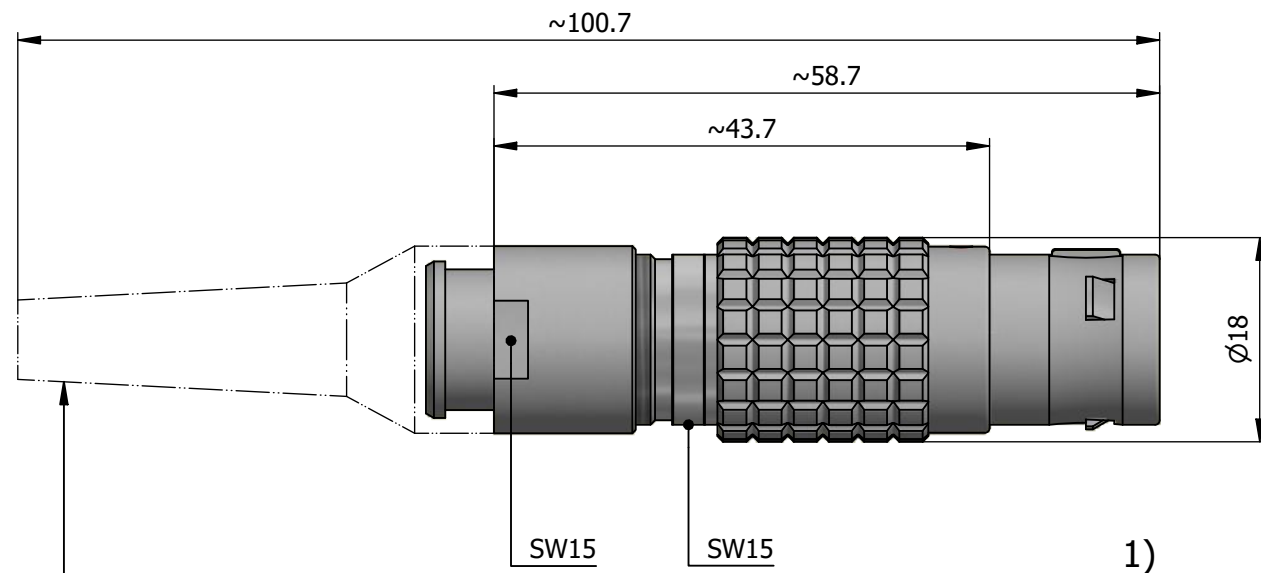

All dimensions are in millimeters (mm)

Alignment Key
Front View

Insert Configuration
Rear View

Note:

1) This picture is generic and for illustrative purposes only, and may show different keying, materials, colour, finish, and contact configuration. Minor shape or feature variations to actual item may be present.

All additional information are documented on the datasheet (See below link or QR Code)
www.lemo.com/pdf/FGJ.3B.305.CLLD82Z.pdf

Model	Alignment Key	Series	Insert Config.	Housing	Insulator	Contact	Collet Type	Cable Ø	Variant
FGJ		.3B	.305						CLLD82Z

Datasheet

Straight plug, cable collet and nut for fitting a bend relief

Series 3B

LEMO
 LEMO SA
 Chemin des Champs-Courbes 28
 1024 Ecublens - SWITZERLAND

Tel. (+41 21) 695 16 00
 email : info@lemo.com
 www.lemo.com