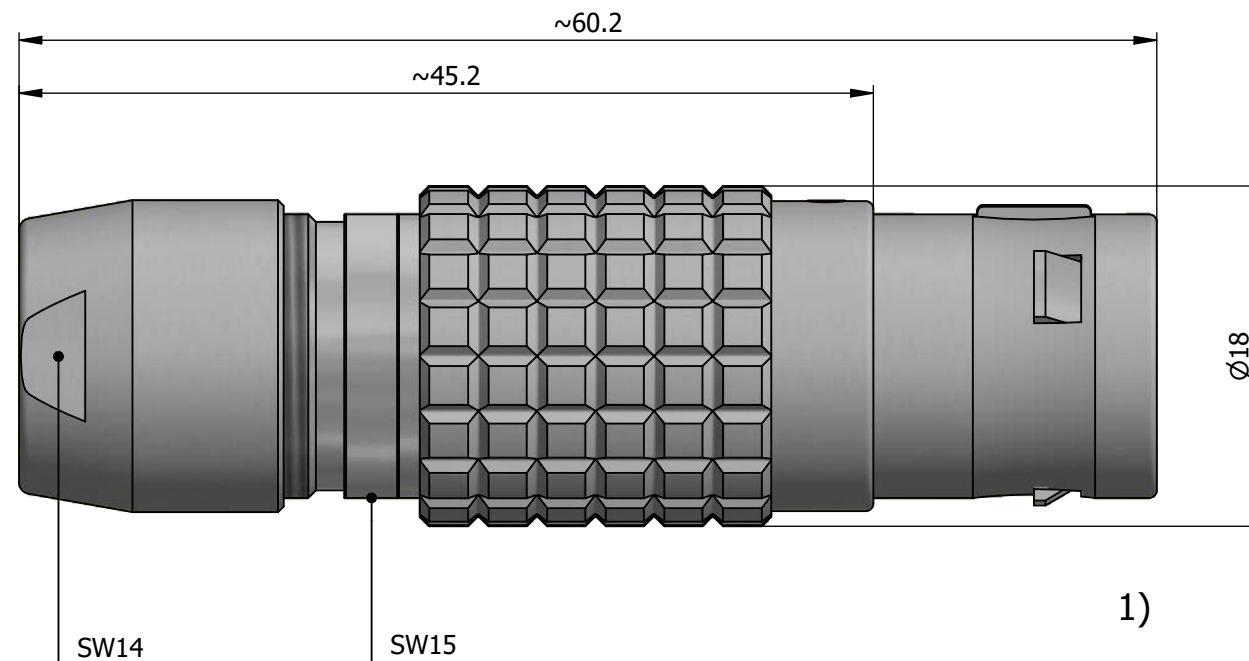

All dimensions are in millimeters (mm)

Alignment Key
Front View

Insert Configuration
Rear View

Note:

1) This picture is generic and for illustrative purposes only, and may show different keying, materials, colour, finish, and contact configuration. Minor shape or feature variations to actual item may be present.

All additional information are documented on the datasheet (See below link or QR Code)
www.lemo.com/pdf/FGJ.3B.306.CLLD72.pdf

Model	Alignment Key	Series	Insert Config.	Housing	Insulator	Contact	Collet Type	Cable Ø	Variant
FGJ		.3B	.306						CLLD72