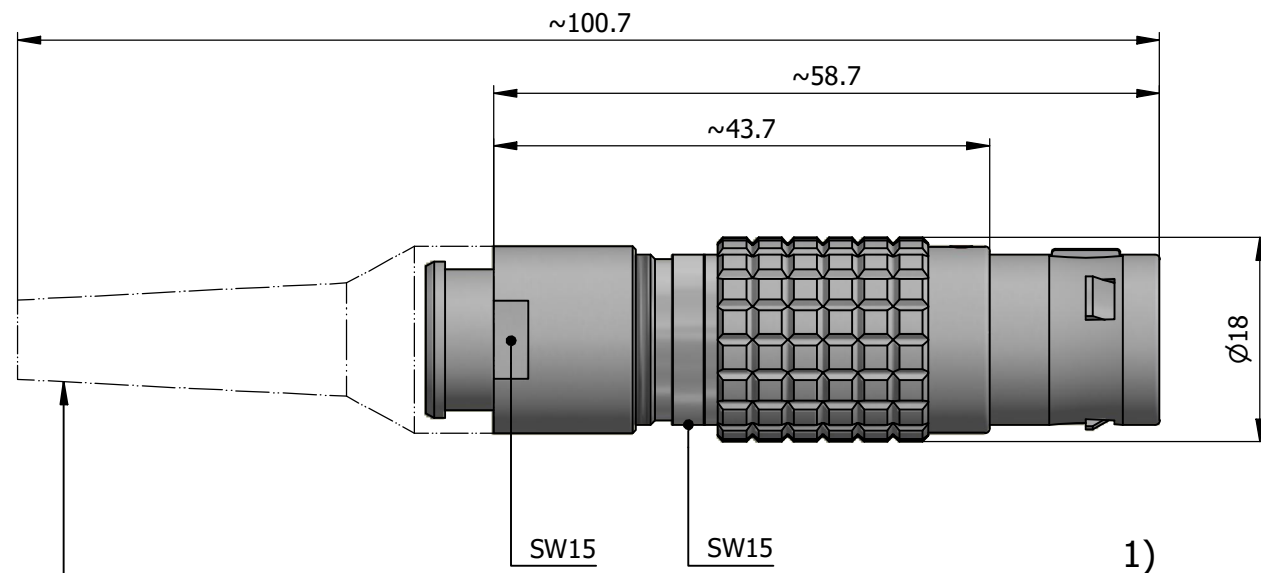

All dimensions are in millimeters (mm)

Alignment Key
Front View

Insert Configuration
Rear View

Note:

1) This picture is generic and for illustrative purposes only, and may show different keying, materials, colour, finish, and contact configuration. Minor shape or feature variations to actual item may be present.

All additional information are documented on the datasheet (See below link or QR Code)
www.lemo.com/pdf/FGJ.3B.307.CLLD10Z.pdf

Model	Alignment Key	Series	Insert Config.	Housing	Insulator	Contact	Collet Type	Cable Ø	Variant
FGJ		3B	307	CLLD			10Z		

Datasheet

Straight plug, cable collet and nut for fitting a bend relief

Series 3B

LEMO
 LEMO SA
 Chemin des Champs-Courbes 28
 1024 Ecublens - SWITZERLAND

Tel. (+41 21) 695 16 00
 email : info@lemo.com
 www.lemo.com