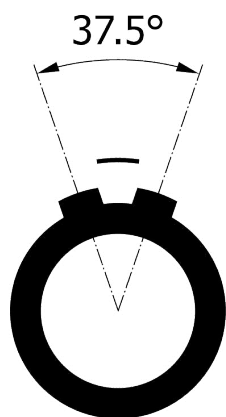

All dimensions are in millimeters (mm)

Alignment Key
Front View

Insert Configuration
Rear View

Note:

1) This picture is generic and for illustrative purposes only, and may show different keying, materials, colour, finish, and contact configuration. Minor shape or feature variations to actual item may be present.

All additional information are documented on the datasheet (See below link or QR Code)
www.lemo.com/pdf/FGJ.3B.310.CLLD10.pdf

Model	Alignment Key	Series	Insert Config.	Housing	Insulator	Contact	Collet Type	Cable Ø	Variant
FGJ		.3B	.310						
CLLD10									