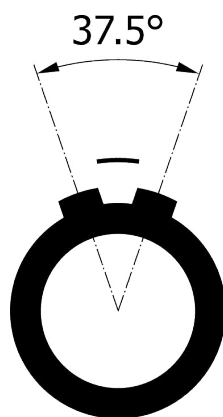

All dimensions are in millimeters (mm)

Alignment Key
Front View

Insert Configuration
Rear View

Note:

1) This picture is generic and for illustrative purposes only, and may show different keying, materials, colour, finish, and contact configuration. Minor shape or feature variations to actual item may be present.