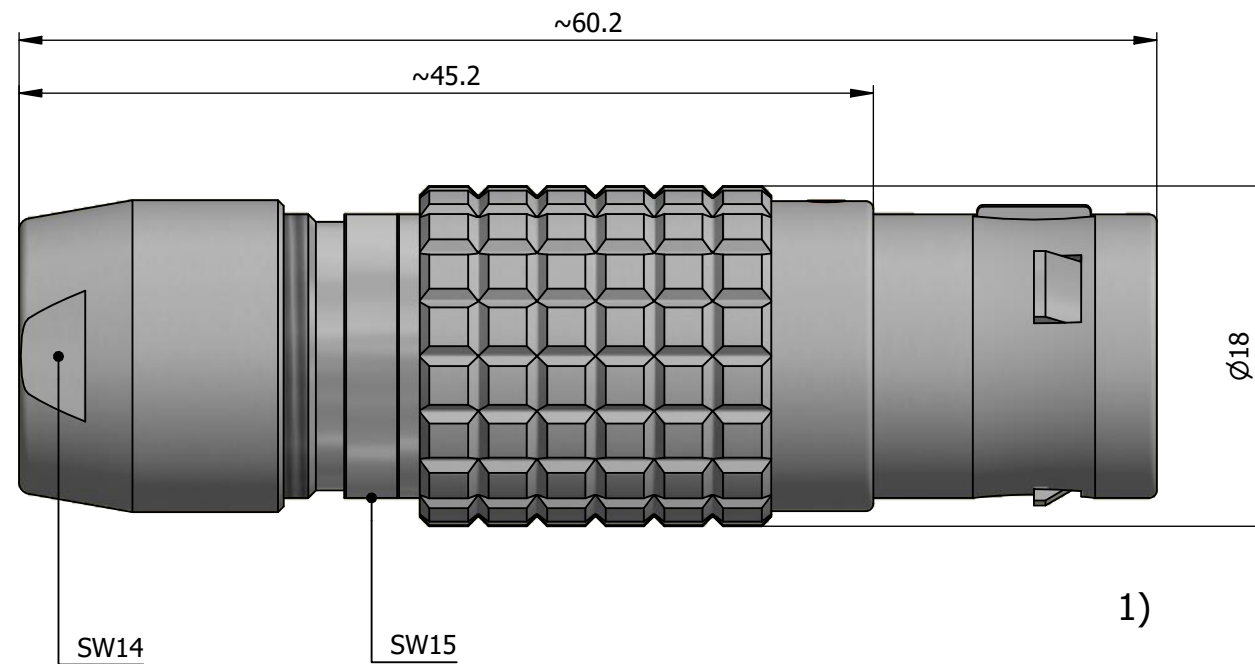

All dimensions are in millimeters (mm)

Alignment Key
Front View

Insert Configuration
Rear View

Note:

1) This picture is generic and for illustrative purposes only, and may show different keying, materials, colour, finish, and contact configuration. Minor shape or feature variations to actual item may be present.

All additional information are documented on the datasheet (See below link or QR Code)
www.lemo.com/pdf/FGJ.3B.312.CLLD72.pdf

Model	Alignment Key	Series	Insert Config.	Housing	Insulator	Contact	Collet Type	Cable Ø	Variant
FGJ		3B	312	CLLD			72		

	Straight plug, cable collet Series 3B		Drawn 23.06.2022 MARI / MARI
			Checked 23.06.2022 OBAR
			Modified 00 23.06.2022 / MARI
			DO NOT SCALE DRAWING
 LEMO SA Chemin des Champs-Courbes 28 1024 Ecublens - SWITZERLAND		Tel. (+41 21) 695 16 00 email : info@lemo.com www.lemo.com	CD
			FGJ.3B.312.CLLD72