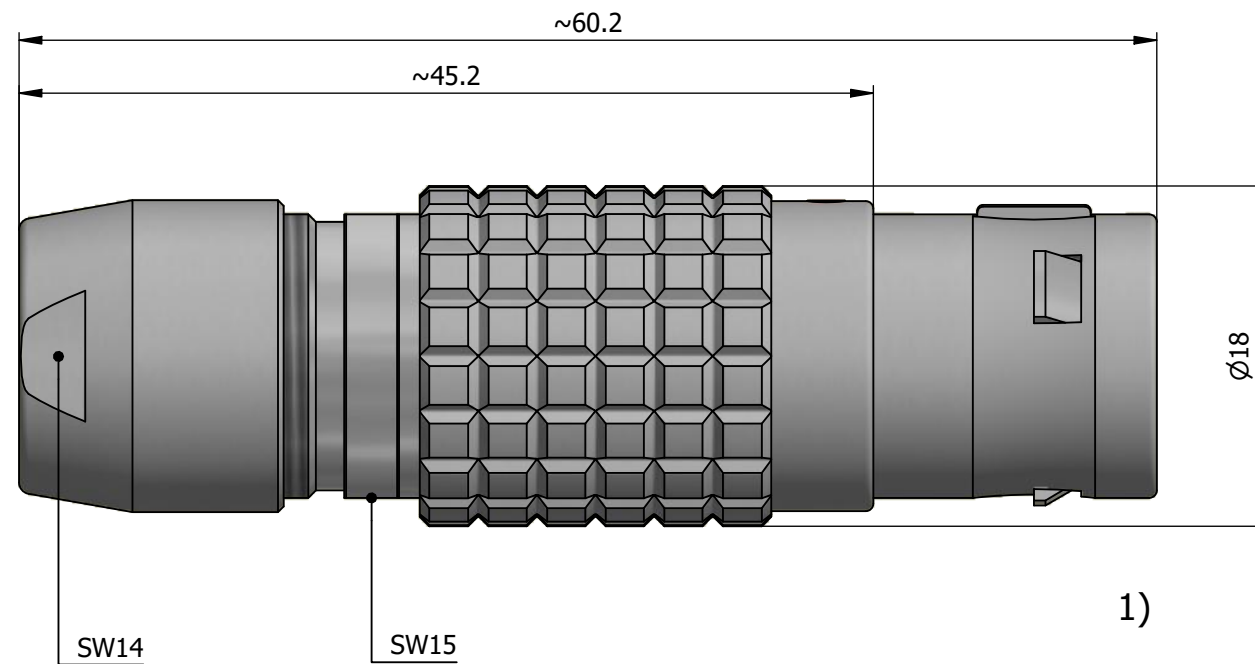

All dimensions are in millimeters (mm)

Alignment Key
Front View

Insert Configuration
Rear View

Note:

1) This picture is generic and for illustrative purposes only, and may show different keying, materials, colour, finish, and contact configuration. Minor shape or feature variations to actual item may be present.

All additional information are documented on the datasheet (See below link or QR Code)
www.lemo.com/pdf/FGJ.3B.316.CLLD92.pdf

Model	Alignment Key	Series	Insert Config.	Housing	Insulator	Contact	Collet Type	Cable Ø	Variant
FGJ		.3B	.316						CLLD92