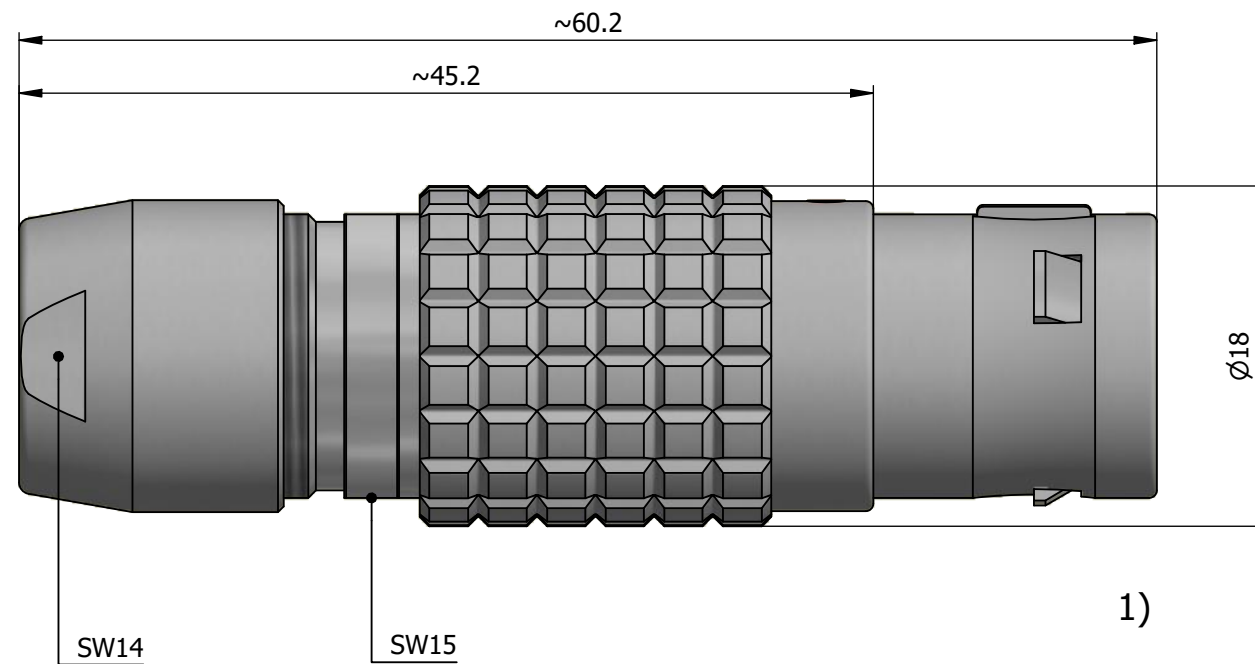

All dimensions are in millimeters (mm)

Alignment Key
Front View

Insert Configuration
Rear View

Note:

1) This picture is generic and for illustrative purposes only, and may show different keying, materials, colour, finish, and contact configuration. Minor shape or feature variations to actual item may be present.

All additional information are documented on the datasheet (See below link or QR Code)
www.lemo.com/pdf/FGJ.3B.324.CLLD11.pdf

Model	Alignment Key	Series	Insert Config.	Housing	Insulator	Contact	Collet Type	Cable Ø	Variant
FGJ		.3B	.324						CLLD11