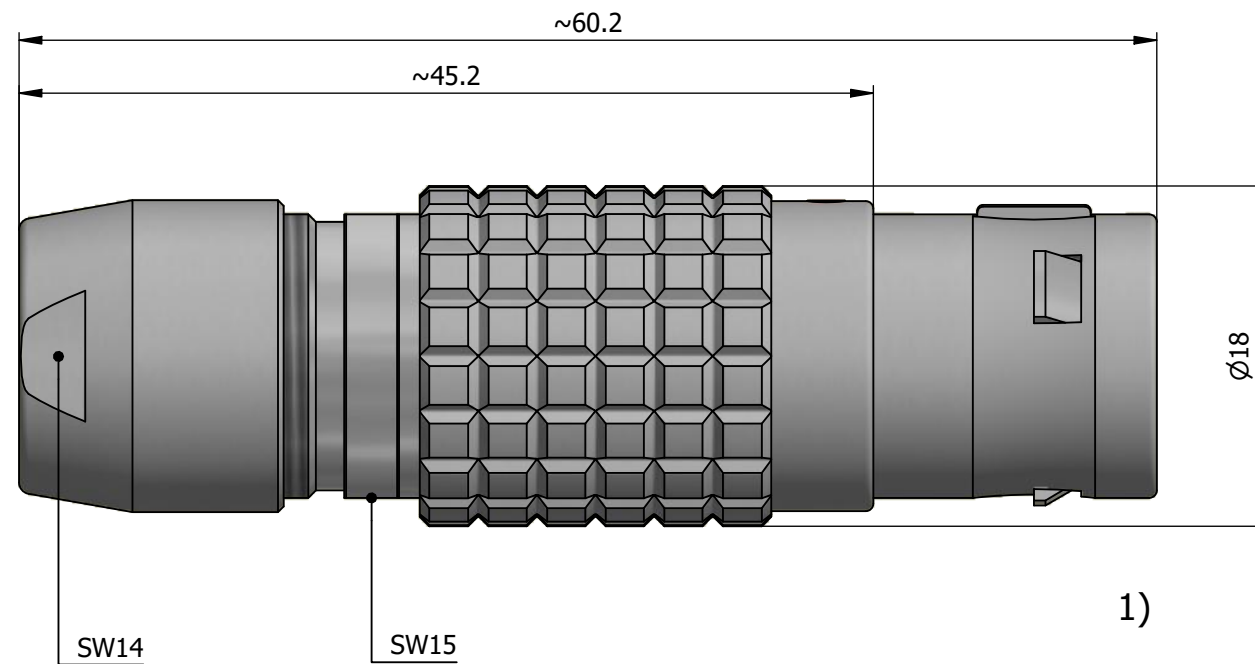

All dimensions are in millimeters (mm)

Alignment Key
Front View

Insert Configuration
Rear View

Note:

1) This picture is generic and for illustrative purposes only, and may show different keying, materials, colour, finish, and contact configuration. Minor shape or feature variations to actual item may be present.

All additional information are documented on the datasheet (See below link or QR Code)
www.lemo.com/pdf/FGJ.3B.326.CLLD62.pdf

Model	Alignment Key	Series	Insert Config.	Housing	Insulator	Contact	Collet Type	Cable Ø	Variant
FGJ		.3B	.326						CLLD62