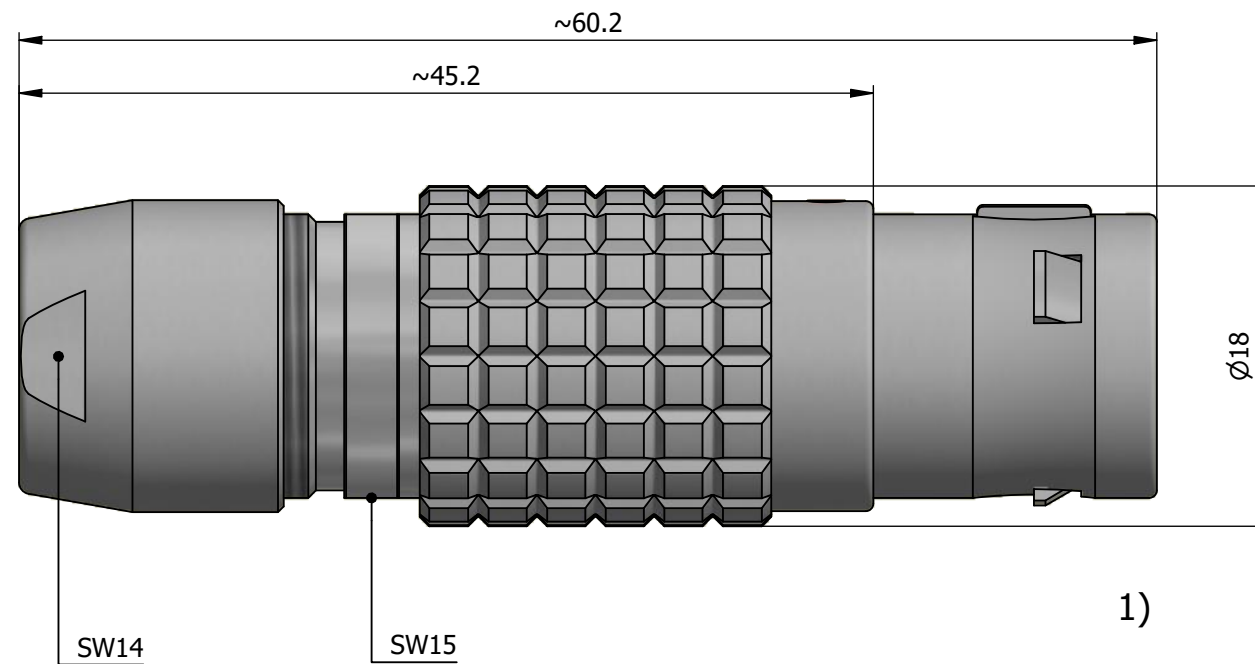

All dimensions are in millimeters (mm)

Alignment Key
Front View

Insert Configuration
Rear View

Note:

1) This picture is generic and for illustrative purposes only, and may show different keying, materials, colour, finish, and contact configuration. Minor shape or feature variations to actual item may be present.

All additional information are documented on the datasheet (See below link or QR Code)
www.lemo.com/pdf/FGJ.3B.326.CLLD72.pdf

Model	Alignment Key	Series	Insert Config.	Housing	Insulator	Contact	Collet Type	Cable Ø	Variant
FGJ		.3B	.326						CLLD72