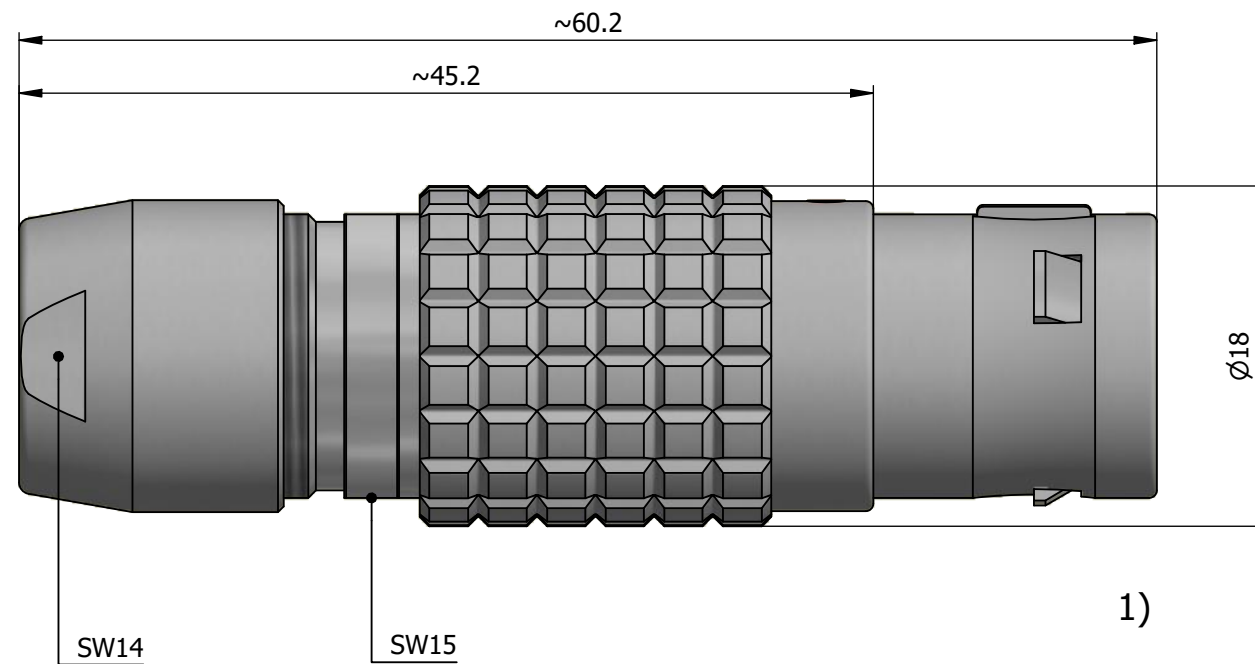

All dimensions are in millimeters (mm)

Alignment Key
Front View

Insert Configuration
Rear View

Note:

1) This picture is generic and for illustrative purposes only, and may show different keying, materials, colour, finish, and contact configuration. Minor shape or feature variations to actual item may be present.

All additional information are documented on the datasheet (See below link or QR Code)
www.lemo.com/pdf/FGJ.3B.330.CLLD11.pdf

Model	Alignment Key	Series	Insert Config.	Housing	Insulator	Contact	Collet Type	Cable Ø	Variant
FGJ		.3B	.330						CLLD11