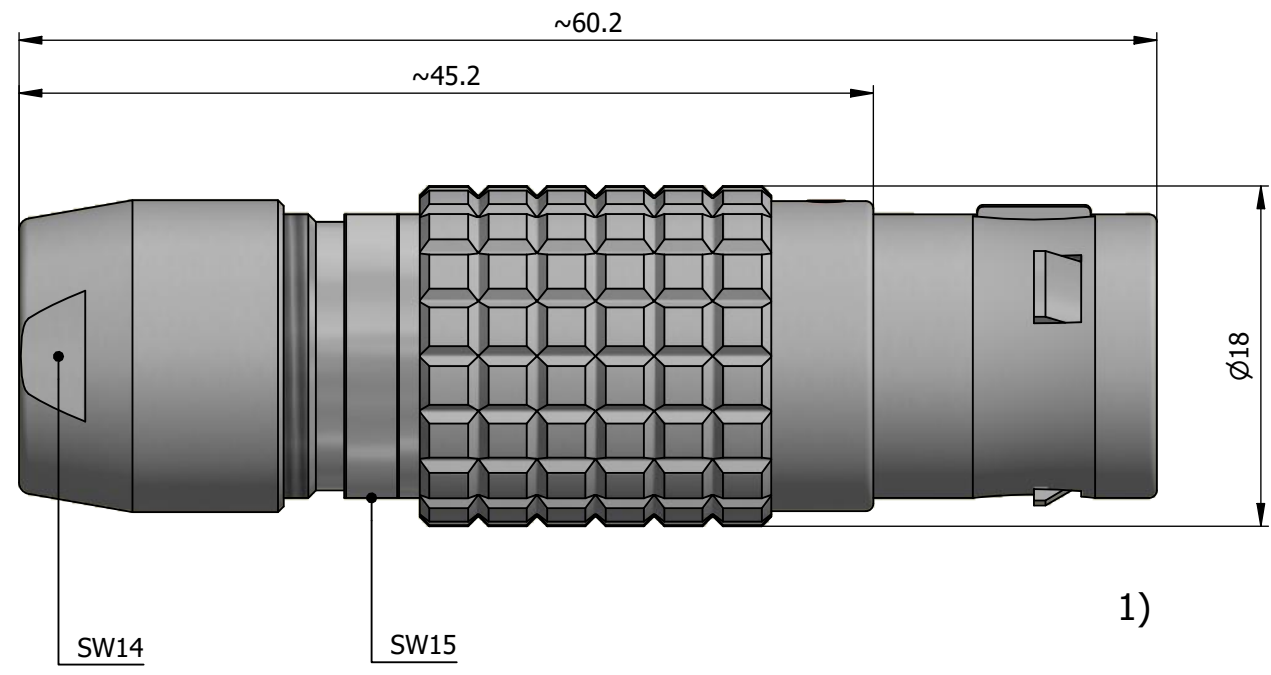

All dimensions are in millimeters (mm)

Alignment Key
Front View

Insert Configuration
Rear View

Note:

1) This picture is generic and for illustrative purposes only, and may show different keying, materials, colour, finish, and contact configuration. Minor shape or feature variations to actual item may be present.

All additional information are documented on the datasheet (See below link or QR Code)
www.lemo.com/pdf/FGJ.3B.813.CLLD101.pdf

Model	Alignment Key	Series	Insert Config.	Housing	Insulator	Contact	Collet Type	Cable Ø	Variant
FGJ		.3B	.813						.CLLD101

<p>Datasheet</p>	<p>Straight plug, cable collet</p> <p>Series 3B</p>		<p>Drawn</p> <p>23.06.2022</p> <p>MARI / MARI</p>
	<p>LEMO SA Chemin des Champs-Courbes 28 1024 Ecublens - SWITZERLAND</p>		<p>Checked</p> <p>23.06.2022</p> <p>OBAR</p>
	<p>Tel. (+41 21) 695 16 00 email : info@lemo.com www.lemo.com</p>		<p>Modified</p> <p>00</p> <p>23.06.2022 / MARI</p>
	<p>CD</p>		<p>DO NOT SCALE DRAWING</p>