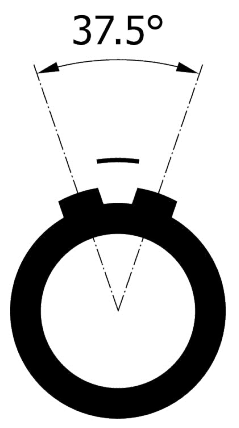

All dimensions are in millimeters (mm)

Alignment Key
Front View

Insert Configuration
Rear View

Note:

1) This picture is generic and for illustrative purposes only, and may show different keying, materials, colour, finish, and contact configuration. Minor shape or feature variations to actual item may be present.