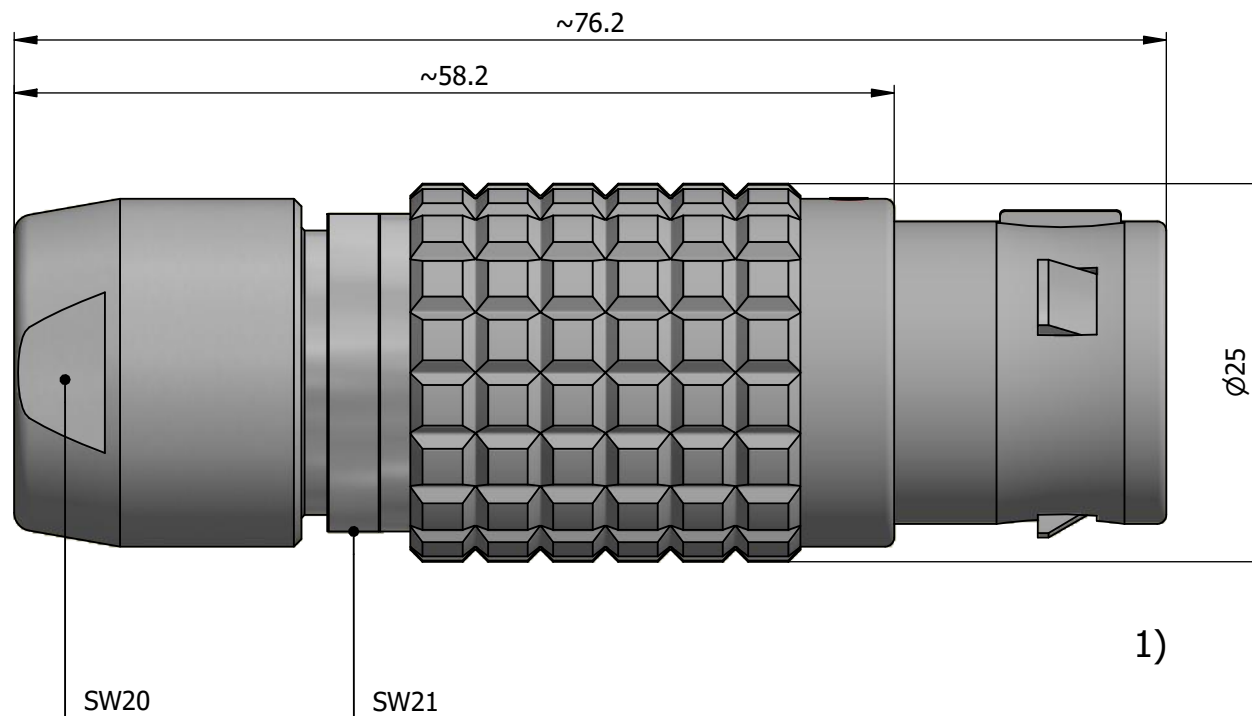

All dimensions are in millimeters (mm)

Alignment Key
Front View

Insert Configuration
Rear View

Note:

1) This picture is generic and for illustrative purposes only, and may show different keying, materials, colour, finish, and contact configuration. Minor shape or feature variations to actual item may be present.

All additional information are documented on the datasheet (See below link or QR Code)
www.lemo.com/pdf/FGJ.4B.306.CLLD15.pdf

Model	Alignment Key	Series	Insert Config.	Housing	Insulator	Contact	Collet Type	Cable ϕ	Variant
FGJ		4B	306				CLLD	15	