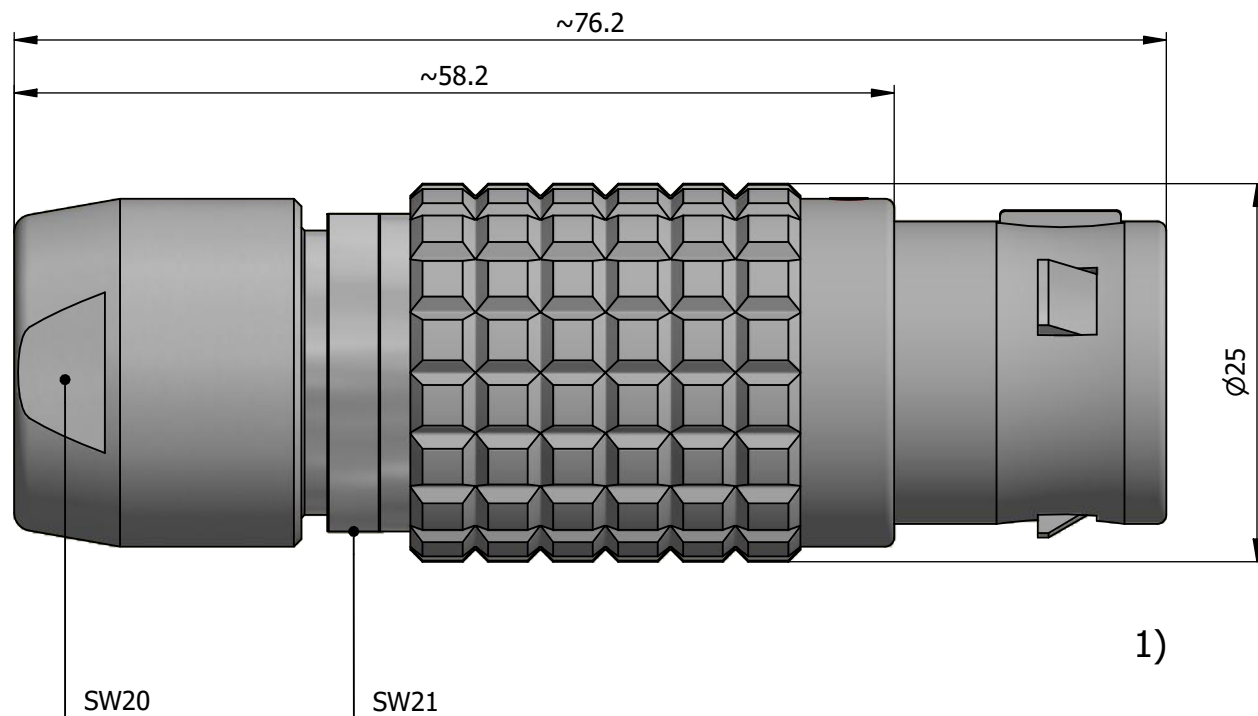

All dimensions are in millimeters (mm)

Alignment Key
Front View

Insert Configuration
Rear View

Note:

1) This picture is generic and for illustrative purposes only, and may show different keying, materials, colour, finish, and contact configuration. Minor shape or feature variations to actual item may be present.

All additional information are documented on the datasheet (See below link or QR Code)
www.lemo.com/pdf/FGJ.4B.306.CLLD16.pdf

Model	Alignment Key	Series	Insert Config.	Housing	Insulator	Contact	Collet Type	Cable ϕ	Variant
FGJ		4B	306				CLLD	16	