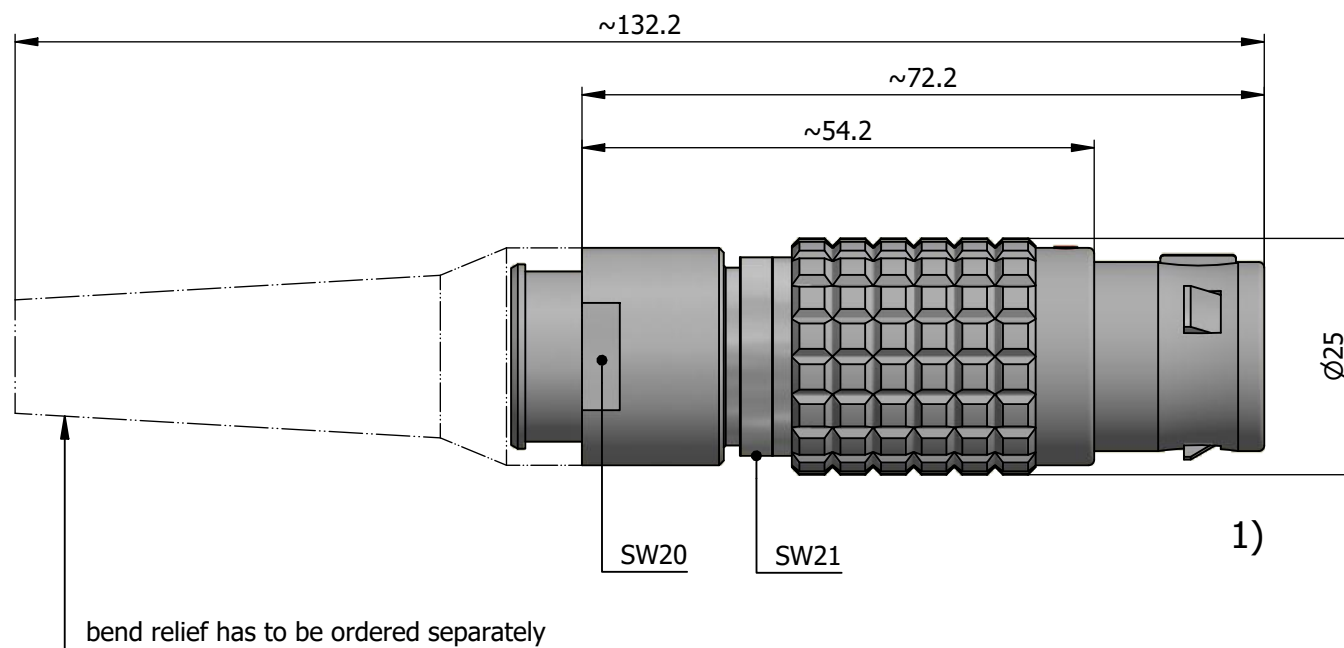

All dimensions are in millimeters (mm)

Alignment Key
Front View

Insert Configuration
Rear View

Note:

1) This picture is generic and for illustrative purposes only, and may show different keying, materials, colour, finish, and contact configuration. Minor shape or feature variations to actual item may be present.

All additional information are documented on the datasheet (See below link or QR Code)
www.lemo.com/pdf/FGJ.4B.307.CLLD15Z.pdf

Model	Alignment Key	Series	Insert Config.	Housing	Insulator	Contact	Collet Type	Cable Ø	Variant
FGJ		4B	307						CLLD15Z