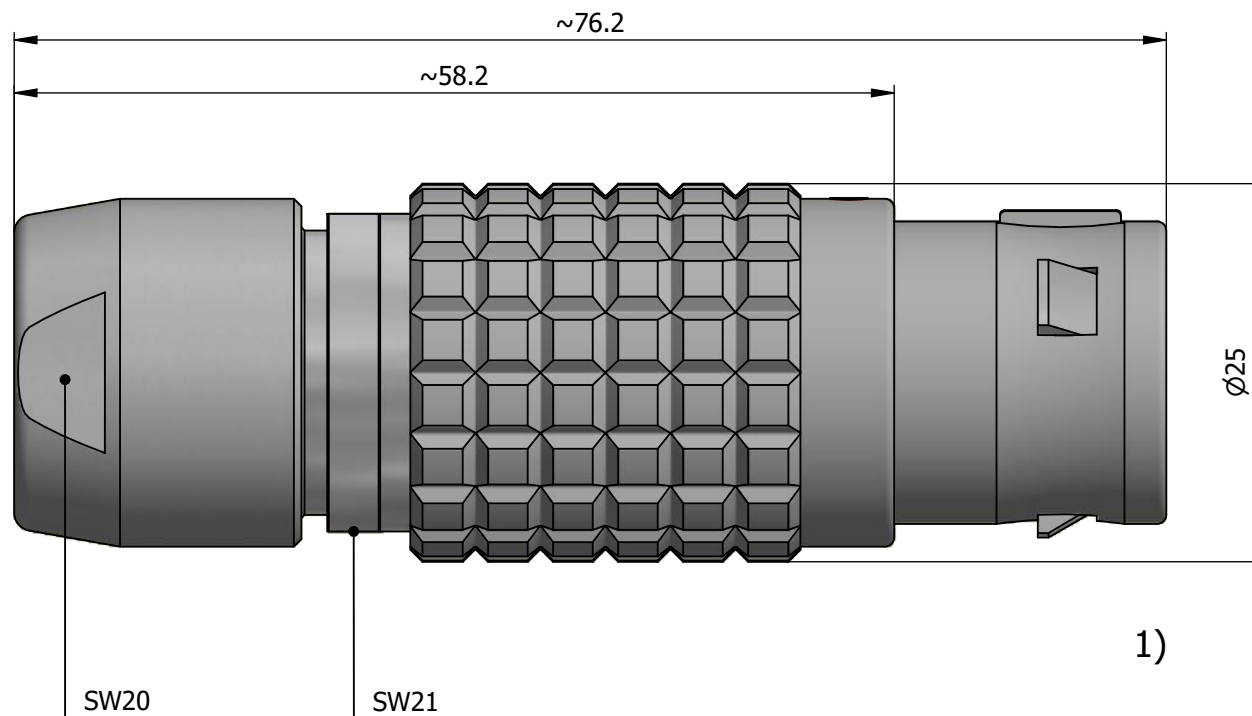

All dimensions are in millimeters (mm)

Alignment Key
Front View

Insert Configuration
Rear View

Note:

1) This picture is generic and for illustrative purposes only, and may show different keying, materials, colour, finish, and contact configuration. Minor shape or feature variations to actual item may be present.

All additional information are documented on the datasheet (See below link or QR Code)
www.lemo.com/pdf/FGJ.4B.310.CLLD12.pdf

Model	Alignment Key	Series	Insert Config.	Housing	Insulator	Contact	Collet Type	Cable ϕ	Variant
FGJ		4B	310						
CLLD12									