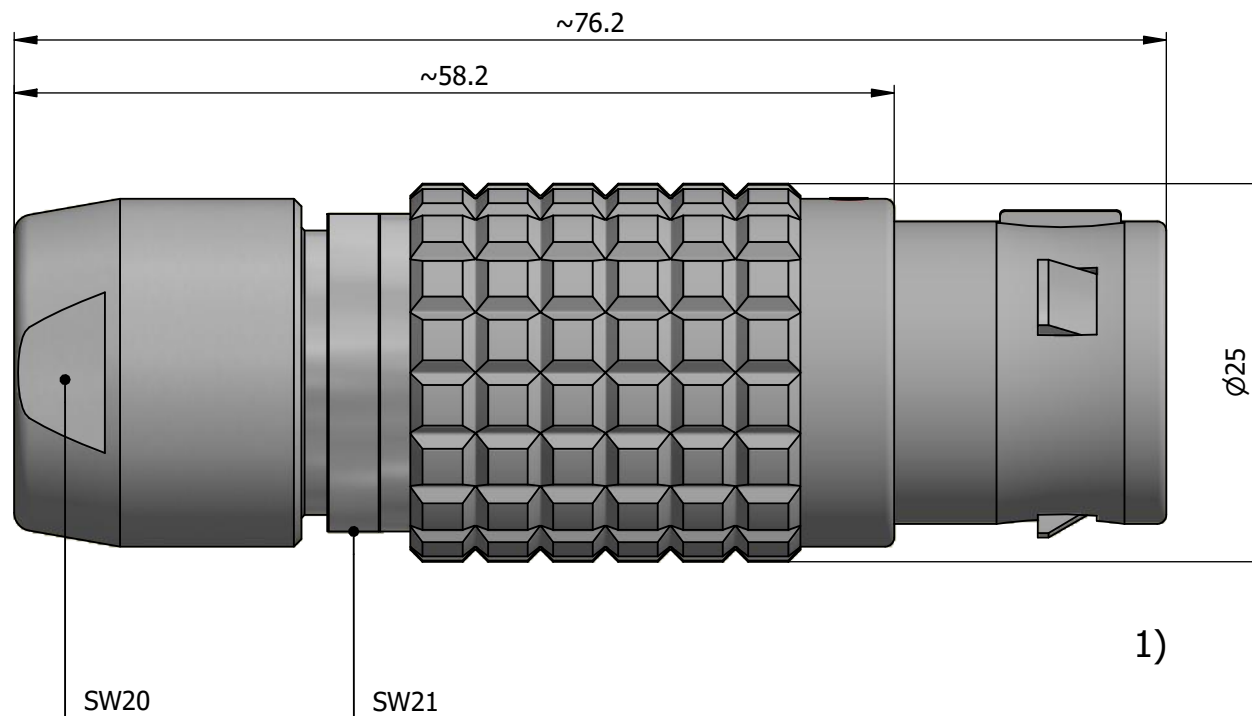

All dimensions are in millimeters (mm)

Alignment Key
Front View

Insert Configuration
Rear View

Note:

1) This picture is generic and for illustrative purposes only, and may show different keying, materials, colour, finish, and contact configuration. Minor shape or feature variations to actual item may be present.

All additional information are documented on the datasheet (See below link or QR Code)
www.lemo.com/pdf/FGJ.4B.310.CLLD13.pdf

Model	Alignment Key	Series	Insert Config.	Housing	Insulator	Contact	Collet Type	Cable ϕ	Variant
FGJ		4B	310						
CLLD13									