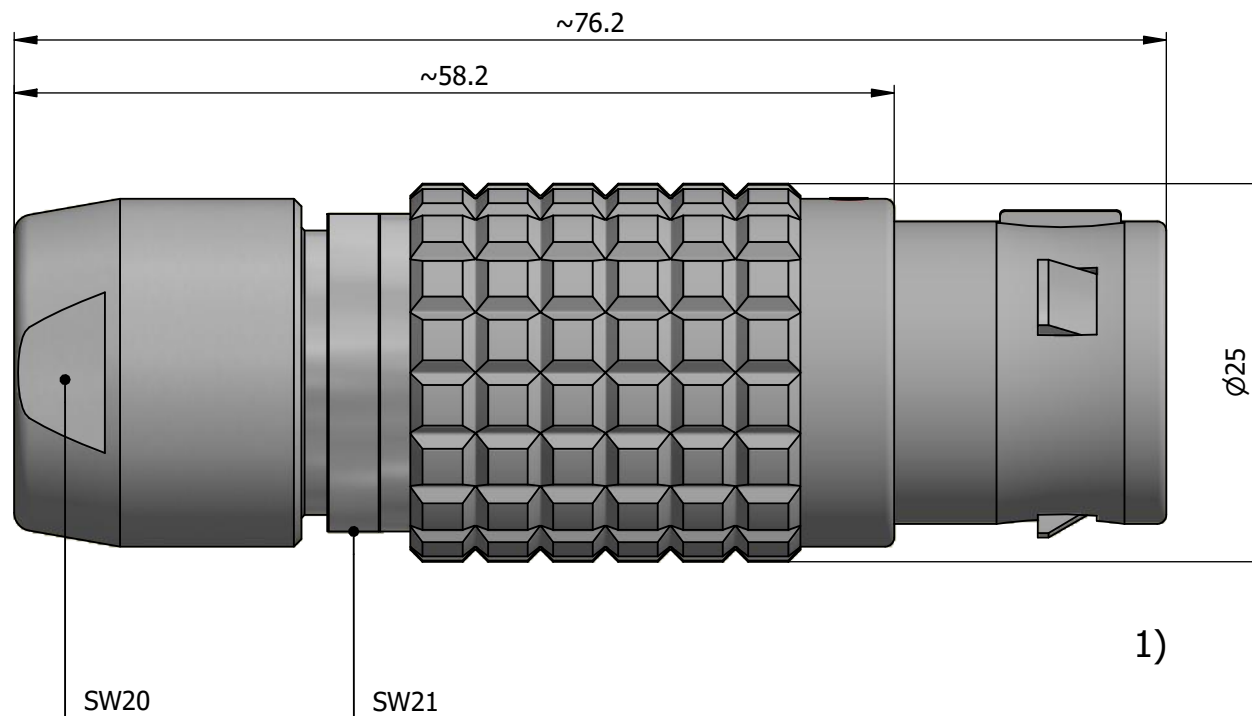

All dimensions are in millimeters (mm)

Alignment Key
Front View

Insert Configuration
Rear View

Note:

1) This picture is generic and for illustrative purposes only, and may show different keying, materials, colour, finish, and contact configuration. Minor shape or feature variations to actual item may be present.

All additional information are documented on the datasheet (See below link or QR Code)
www.lemo.com/pdf/FGJ.4B.310.CLLD16.pdf

Model	Alignment Key	Series	Insert Config.	Housing	Insulator	Contact	Collet Type	Cable ϕ	Variant
FGJ		4B	310						
CLLD16									