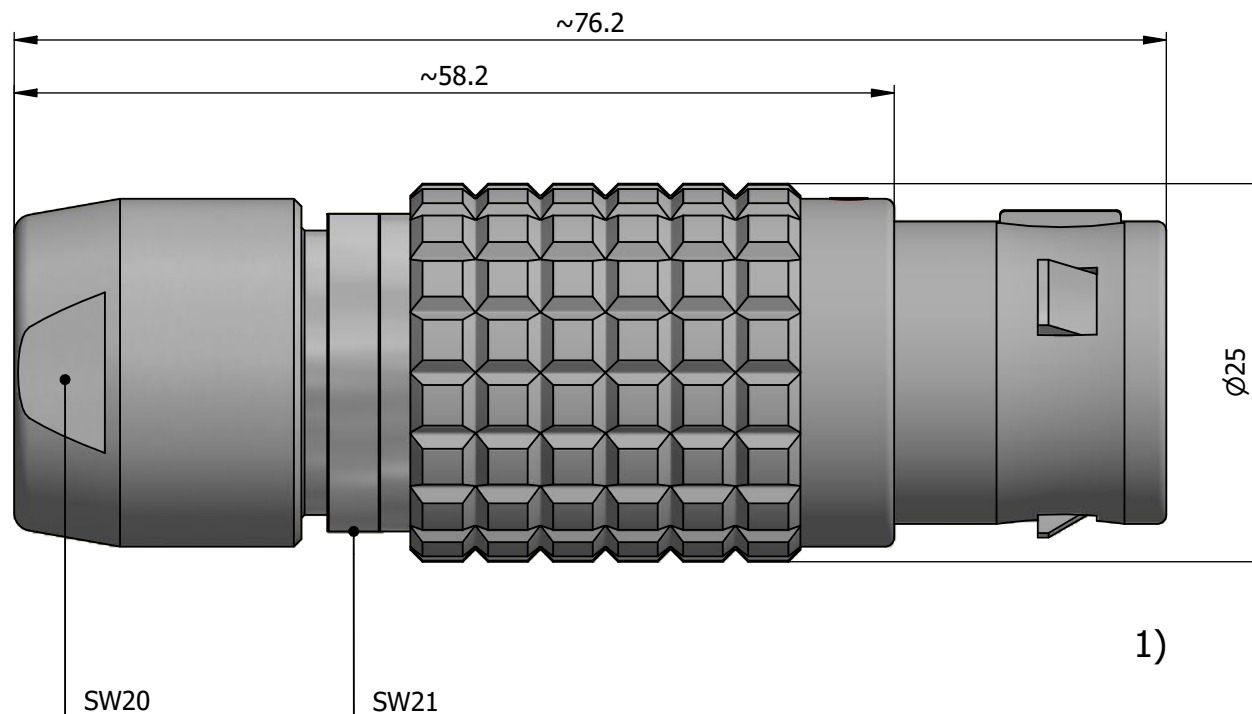

All dimensions are in millimeters (mm)

Alignment Key
Front View

Insert Configuration
Rear View

Note:

1) This picture is generic and for illustrative purposes only, and may show different keying, materials, colour, finish, and contact configuration. Minor shape or feature variations to actual item may be present.

All additional information are documented on the datasheet (See below link or QR Code)
www.lemo.com/pdf/FGJ.4B.310.CYMD13.pdf

Model	Alignment Key	Series	Insert Config.	Housing	Insulator	Contact	Collet Type	Cable ϕ	Variant
FGJ		4B	310						
CYMD13									