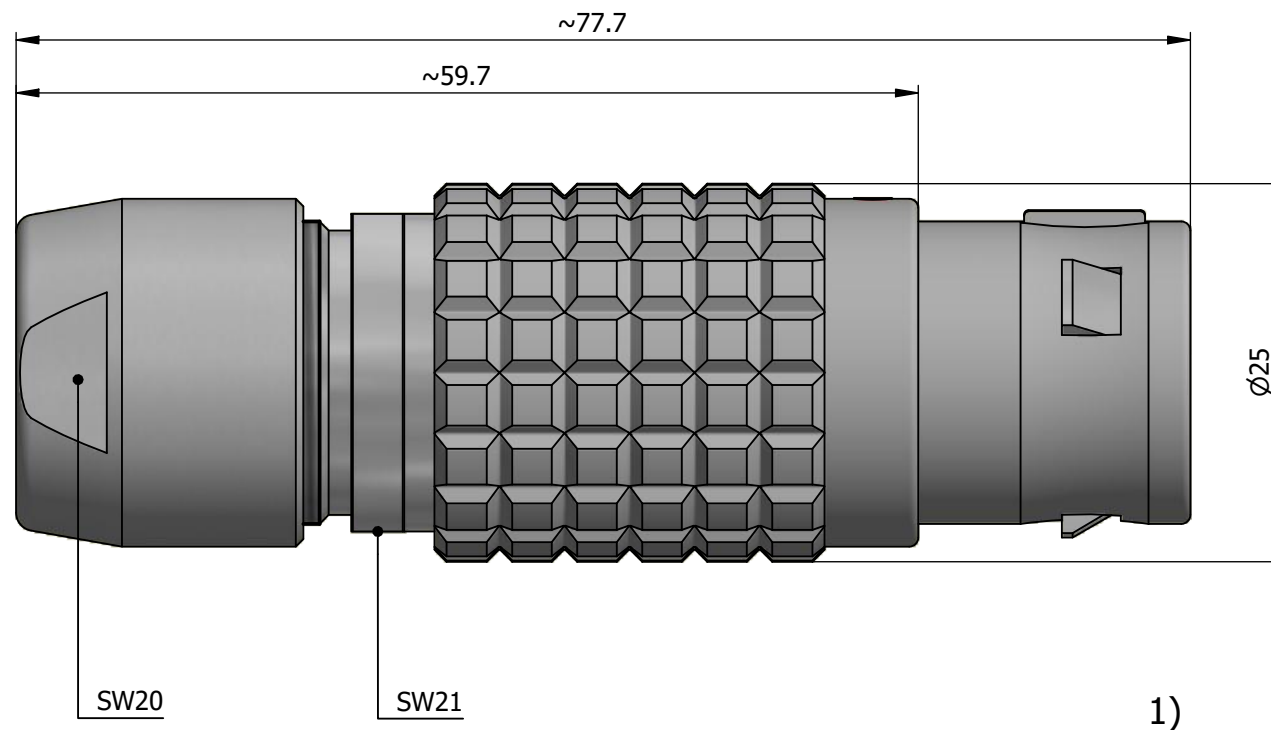

All dimensions are in millimeters (mm)

Alignment Key
Front View

Insert Configuration
Rear View

Note:

1) This picture is generic and for illustrative purposes only, and may show different keying, materials, colour, finish, and contact configuration. Minor shape or feature variations to actual item may be present.

All additional information are documented on the datasheet (See below link or QR Code)
www.lemo.com/pdf/FGJ.4B.310.CYPM82.pdf

Model	Alignment Key	Series	Insert Config.	Housing	Insulator	Contact	Collet Type	Cable Ø
FGJ		4B	310				CYPM82	