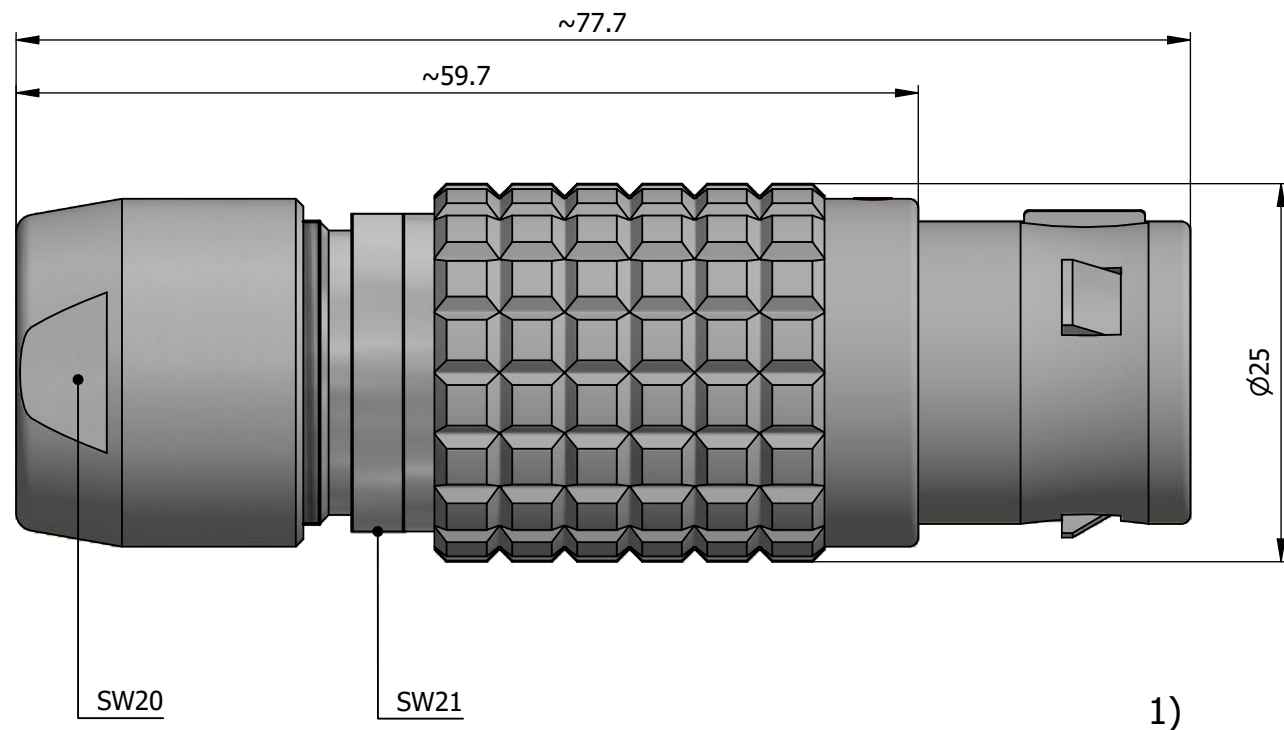

All dimensions are in millimeters (mm)

Alignment Key
Front View

Insert Configuration
Rear View

Note:

1) This picture is generic and for illustrative purposes only, and may show different keying, materials, colour, finish, and contact configuration. Minor shape or feature variations to actual item may be present.

All additional information are documented on the datasheet (See below link or QR Code)
www.lemo.com/pdf/FGJ.4B.320.CLLM62.pdf

Model	Alignment Key	Series	Insert Config.	Housing	Insulator	Contact	Collet Type	Cable Ø
FGJ		4B	320				CLLM62	