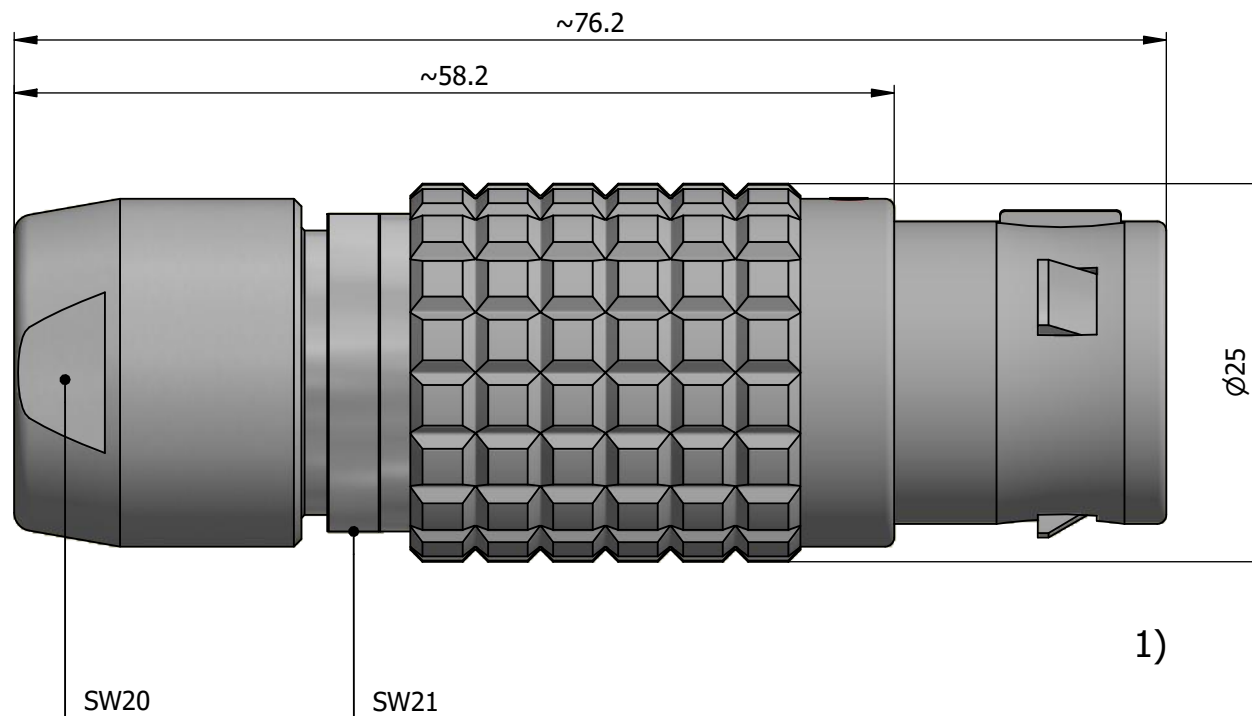

All dimensions are in millimeters (mm)

Alignment Key
Front View

Insert Configuration
Rear View

Note:

1) This picture is generic and for illustrative purposes only, and may show different keying, materials, colour, finish, and contact configuration. Minor shape or feature variations to actual item may be present.

All additional information are documented on the datasheet (See below link or QR Code)
www.lemo.com/pdf/FGJ.4B.324.CLLD13.pdf

Model	Alignment Key	Series	Insert Config.	Housing	Insulator	Contact	Collet Type	Cable ϕ	Variant
FGJ		4B	324						CLLD13