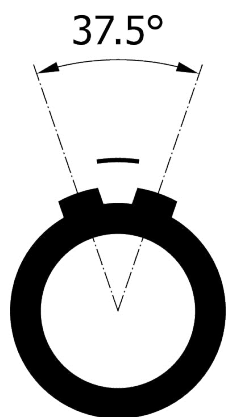

All dimensions are in millimeters (mm)

Alignment Key
Front View

Insert Configuration
Rear View

Note:

1) This picture is generic and for illustrative purposes only, and may show different keying, materials, colour, finish, and contact configuration. Minor shape or feature variations to actual item may be present.

All additional information are documented on the datasheet (See below link or QR Code)
www.lemo.com/pdf/FGJ.4B.324.CLLM92.pdf

Model	Alignment Key	Series	Insert Config.	Housing	Insulator	Contact	Collet Type	Cable Ø
FGJ		4B	324				CLLM	92