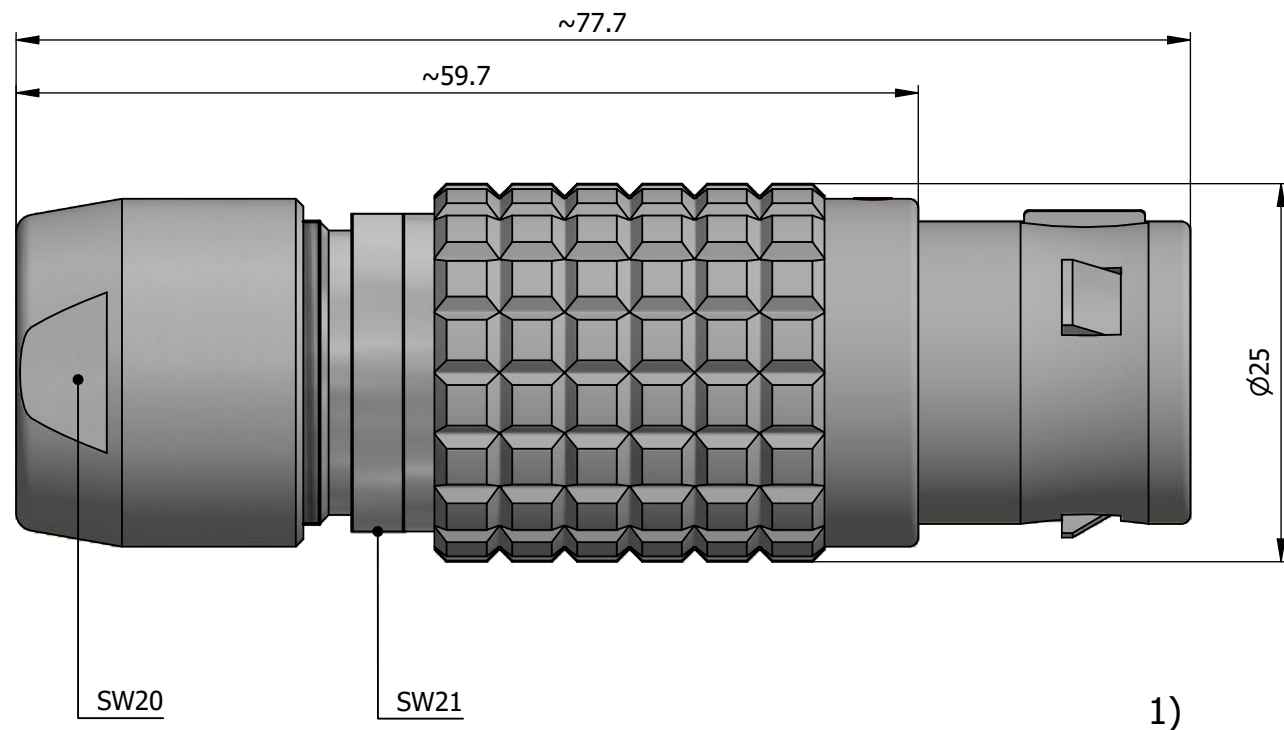

All dimensions are in millimeters (mm)

Alignment Key
Front View

Insert Configuration
Rear View

Note:

1) This picture is generic and for illustrative purposes only, and may show different keying, materials, colour, finish, and contact configuration. Minor shape or feature variations to actual item may be present.

All additional information are documented on the datasheet (See below link or QR Code)
www.lemo.com/pdf/FGJ.4B.324.CLLM92.pdf

Model	Alignment Key	Series	Insert Config.	Housing	Insulator	Contact	Collet Type	Cable Ø
FGJ		4B	324				CLLM	92