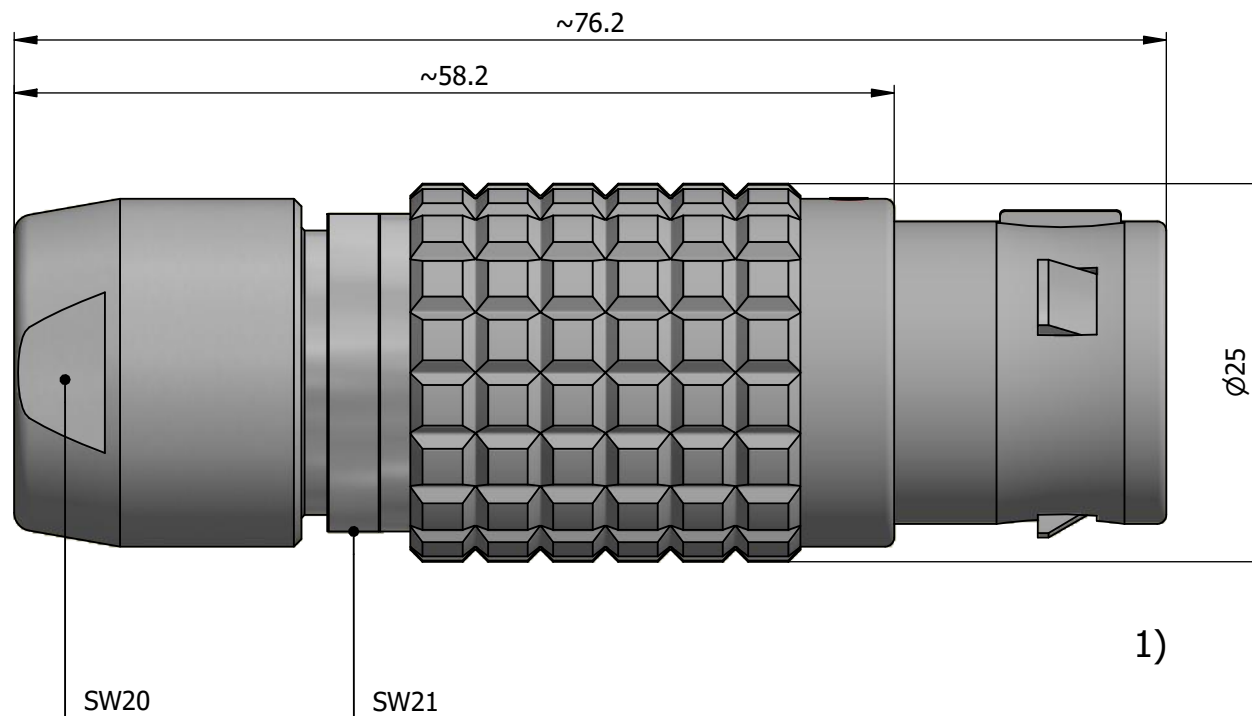

All dimensions are in millimeters (mm)

Alignment Key
Front View

Insert Configuration
Rear View

Note:

1) This picture is generic and for illustrative purposes only, and may show different keying, materials, colour, finish, and contact configuration. Minor shape or feature variations to actual item may be present.

All additional information are documented on the datasheet (See below link or QR Code)
www.lemo.com/pdf/FGJ.4B.324.CYMD12.pdf

Model	Alignment Key	Series	Insert Config.	Housing	Insulator	Contact	Collet Type	Cable ϕ	Variant
FGJ		4B	324						CYMD12