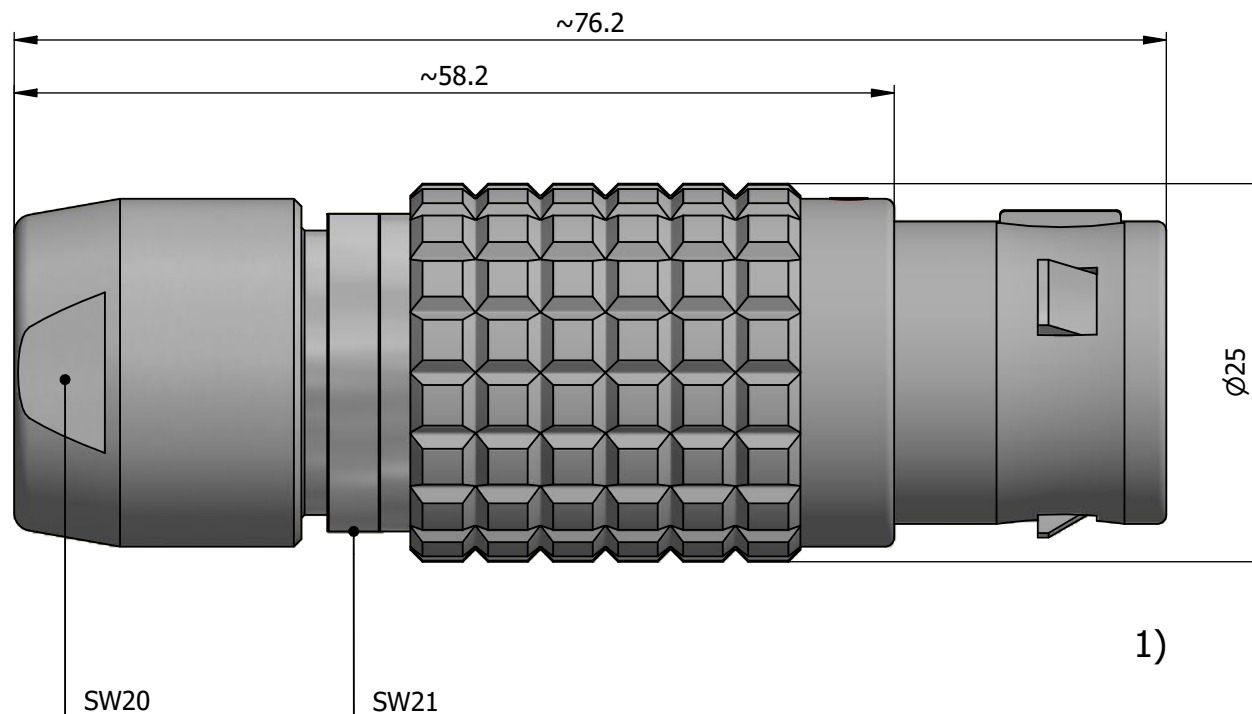

All dimensions are in millimeters (mm)

Alignment Key  
Front View

Insert Configuration  
Rear View

**Note:**

1) This picture is generic and for illustrative purposes only, and may show different keying, materials, colour, finish, and contact configuration. Minor shape or feature variations to actual item may be present.

All additional information are documented on the datasheet (See below link or QR Code)  
[www.lemo.com/pdf/FGJ.4B.324.CYMD15.pdf](http://www.lemo.com/pdf/FGJ.4B.324.CYMD15.pdf)

Model	Alignment Key	Series	Insert Config.	Housing	Insulator	Contact	Collet Type	Cable $\phi$	Variant
FGJ		4B	324						CYMD15