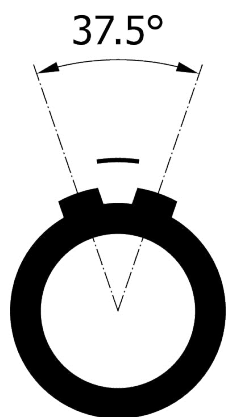

All dimensions are in millimeters (mm)

Alignment Key  
Front View

Insert Configuration  
Rear View

**Note:**

1) This picture is generic and for illustrative purposes only, and may show different keying, materials, colour, finish, and contact configuration. Minor shape or feature variations to actual item may be present.