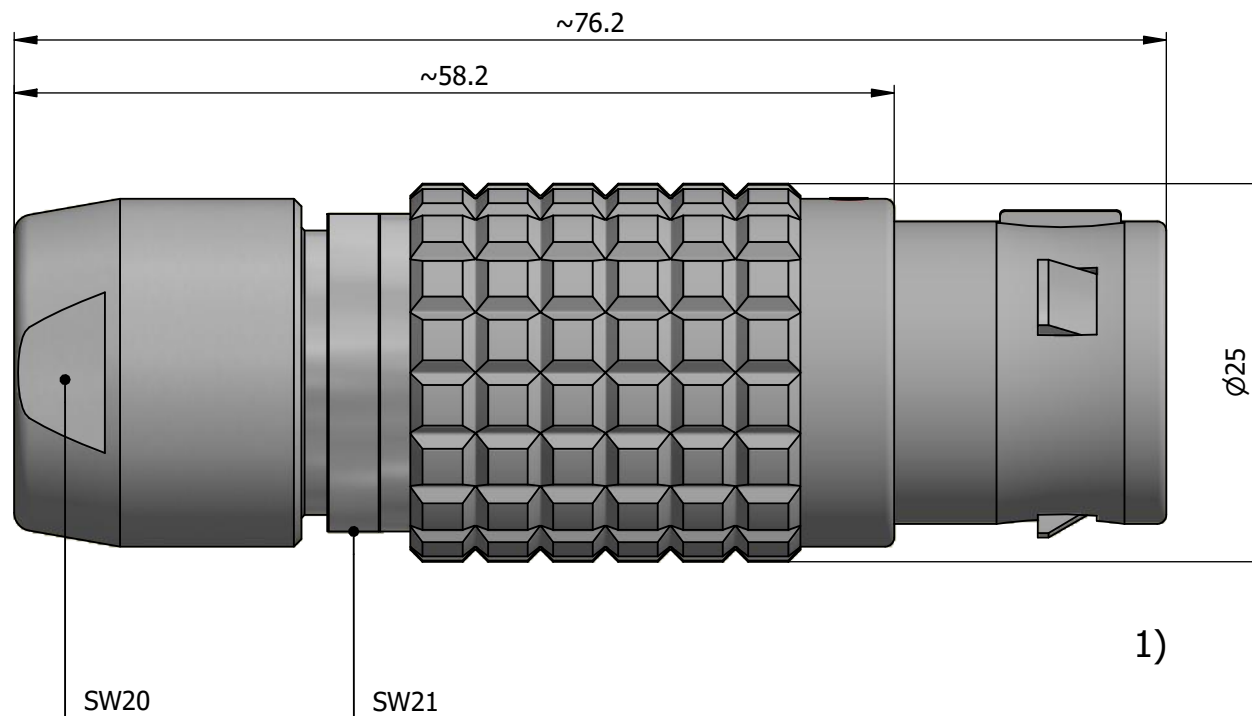

All dimensions are in millimeters (mm)

Alignment Key
Front View

Insert Configuration
Rear View

Note:

1) This picture is generic and for illustrative purposes only, and may show different keying, materials, colour, finish, and contact configuration. Minor shape or feature variations to actual item may be present.

All additional information are documented on the datasheet (See below link or QR Code)
www.lemo.com/pdf/FGJ.4B.324.CYMD16.pdf

Model	Alignment Key	Series	Insert Config.	Housing	Insulator	Contact	Collet Type	Cable ϕ	Variant
FGJ		4B	324						CYMD16