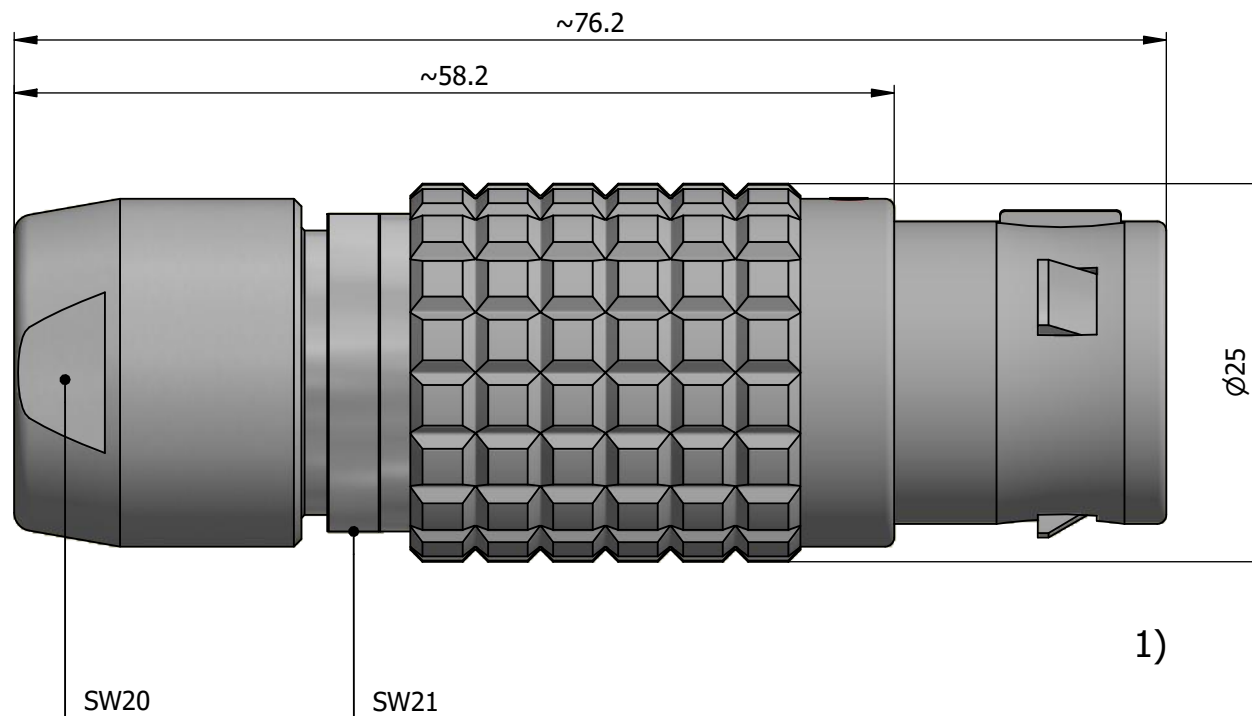

All dimensions are in millimeters (mm)

Alignment Key
Front View

Insert Configuration
Rear View

Note:

1) This picture is generic and for illustrative purposes only, and may show different keying, materials, colour, finish, and contact configuration. Minor shape or feature variations to actual item may be present.

All additional information are documented on the datasheet (See below link or QR Code)
www.lemo.com/pdf/FGJ.4B.324.CYPD16.pdf

Model	Alignment Key	Series	Insert Config.	Housing	Insulator	Contact	Collet Type	Cable ϕ	Variant
FGJ		4B	324						CYPD16