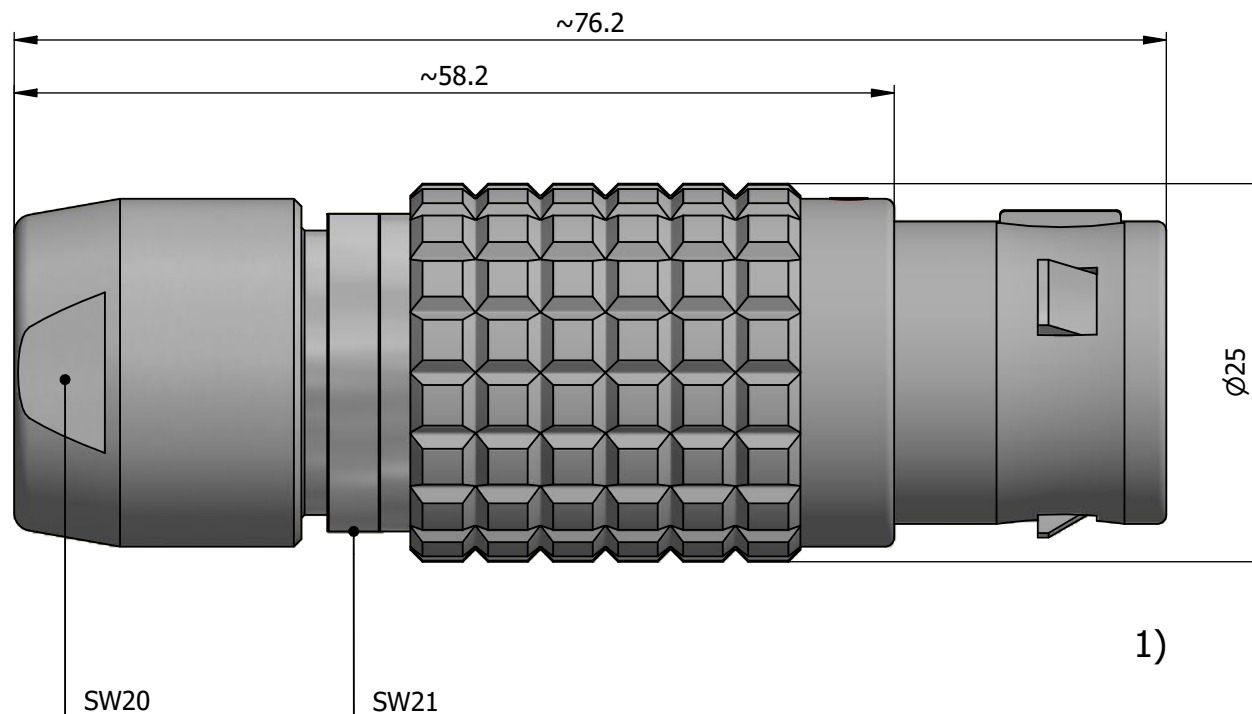

All dimensions are in millimeters (mm)

Alignment Key
Front View

Insert Configuration
Rear View

Note:

1) This picture is generic and for illustrative purposes only, and may show different keying, materials, colour, finish, and contact configuration. Minor shape or feature variations to actual item may be present.

All additional information are documented on the datasheet (See below link or QR Code)
www.lemo.com/pdf/FGJ.4B.340.CLLD15.pdf

Model	Alignment Key	Series	Insert Config.	Housing	Insulator	Contact	Collet Type	Cable ϕ	Variant
FGJ		4B	340				CLLD15		