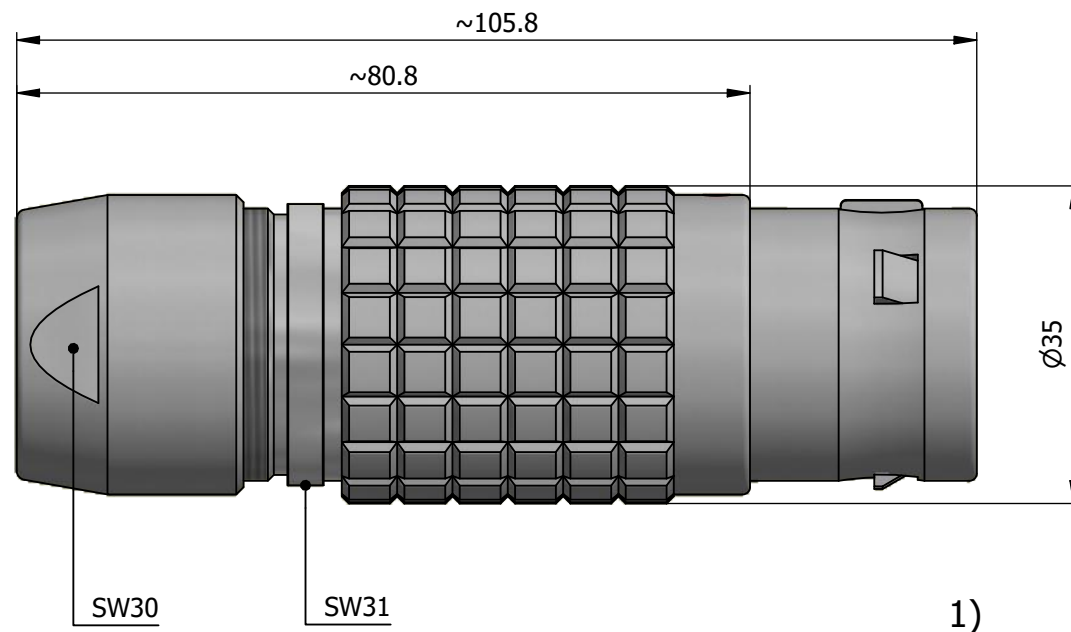

All dimensions are in millimeters (mm)

Alignment Key
Front View

Insert Configuration
Rear View

Note:

1) This picture is generic and for illustrative purposes only, and may show different keying, materials, colour, finish, and contact configuration. Minor shape or feature variations to actual item may be present.

All additional information are documented on the datasheet (See below link or QR Code)
www.lemo.com/pdf/FGJ.5B.310.CLLD13.pdf

Model	Alignment Key	Series	Insert Config.	Housing	Insulator	Contact	Collet Type	Cable Ø	Variant
FGJ		.5B	.310						
CLLD13									