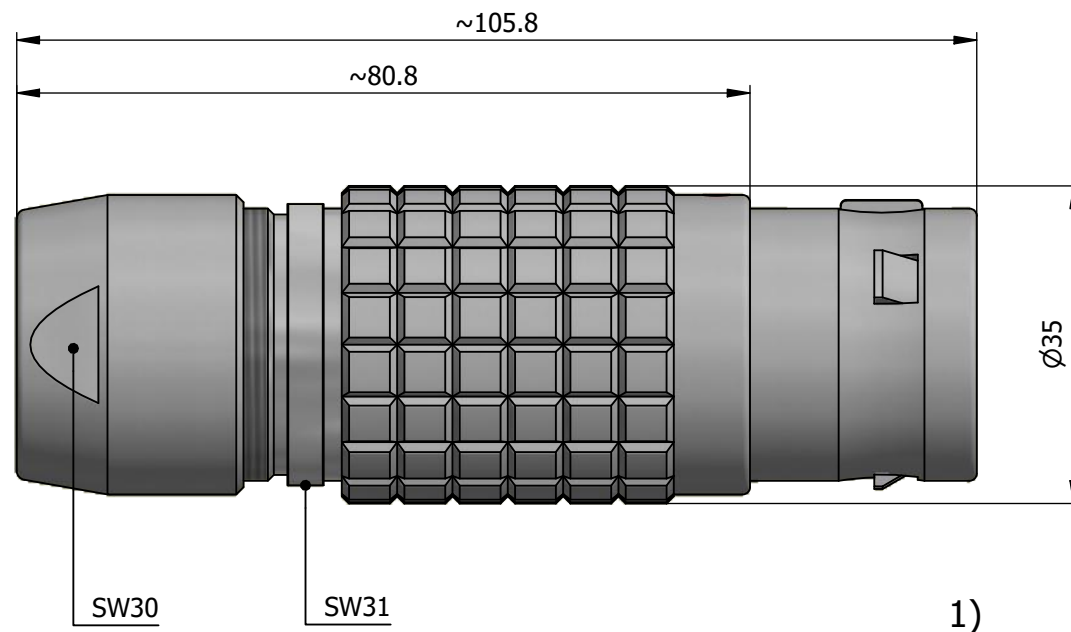

All dimensions are in millimeters (mm)

Alignment Key  
Front View

Insert Configuration  
Rear View

**Note:**

1) This picture is generic and for illustrative purposes only, and may show different keying, materials, colour, finish, and contact configuration. Minor shape or feature variations to actual item may be present.

All additional information are documented on the datasheet (See below link or QR Code)  
[www.lemo.com/pdf/FGJ.5B.310.CLLD17.pdf](http://www.lemo.com/pdf/FGJ.5B.310.CLLD17.pdf)

Model	Alignment Key	Series	Insert Config.	Housing	Insulator	Contact	Collet Type	Cable Ø	Variant
FGJ		5B	310						
CLLD17									