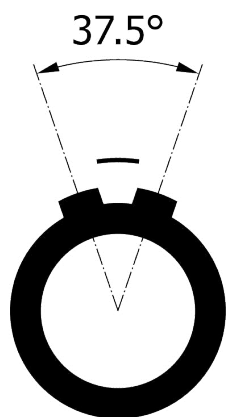

All dimensions are in millimeters (mm)

Alignment Key  
Front View

Insert Configuration  
Rear View

**Note:**

1) This picture is generic and for illustrative purposes only, and may show different keying, materials, colour, finish, and contact configuration. Minor shape or feature variations to actual item may be present.

All additional information are documented on the datasheet (See below link or QR Code)  
[www.lemo.com/pdf/FGJ.5B.310.CLLD17.pdf](http://www.lemo.com/pdf/FGJ.5B.310.CLLD17.pdf)

Model	Alignment Key	Series	Insert Config.	Housing	Insulator	Contact	Collet Type	Cable Ø	Variant
FGJ		5B	310						
CLLD17									