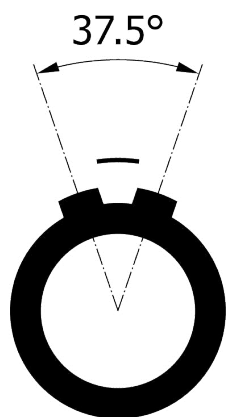

All dimensions are in millimeters (mm)

Alignment Key
Front View

Insert Configuration
Rear View

Note:

1) This picture is generic and for illustrative purposes only, and may show different keying, materials, colour, finish, and contact configuration. Minor shape or feature variations to actual item may be present.

All additional information are documented on the datasheet (See below link or QR Code)
www.lemo.com/pdf/FGJ.5B.310.CLLD25.pdf

Model	Alignment Key	Series	Insert Config.	Housing	Insulator	Contact	Collet Type	Cable Ø	Variant
FGJ		5B	310				CLLD	25	