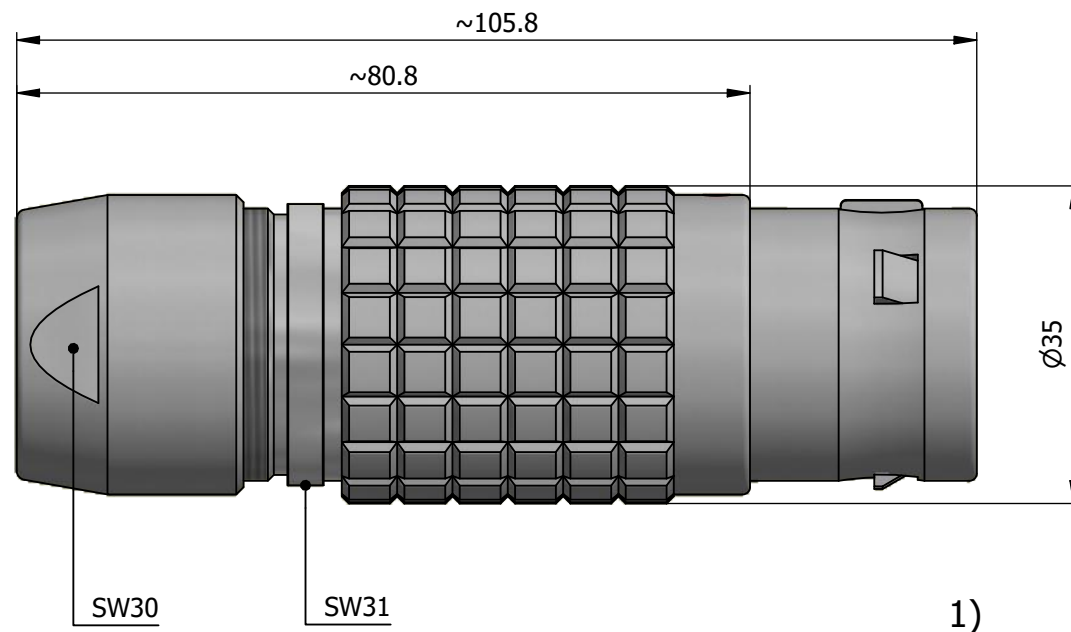

All dimensions are in millimeters (mm)

Alignment Key
Front View

Insert Configuration
Rear View

Note:

1) This picture is generic and for illustrative purposes only, and may show different keying, materials, colour, finish, and contact configuration. Minor shape or feature variations to actual item may be present.

All additional information are documented on the datasheet (See below link or QR Code)
www.lemo.com/pdf/FGJ.5B.310.CLLD25.pdf

Model	Alignment Key	Series	Insert Config.	Housing	Insulator	Contact	Collet Type	Cable Ø	Variant
FGJ		5B	310				CLLD	25	