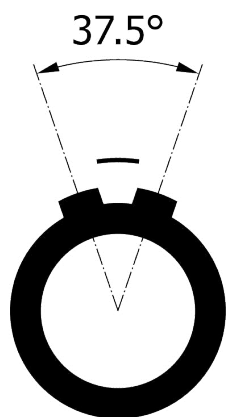

All dimensions are in millimeters (mm)

Alignment Key
Front View

Insert Configuration
Rear View

Note:

1) This picture is generic and for illustrative purposes only, and may show different keying, materials, colour, finish, and contact configuration. Minor shape or feature variations to actual item may be present.