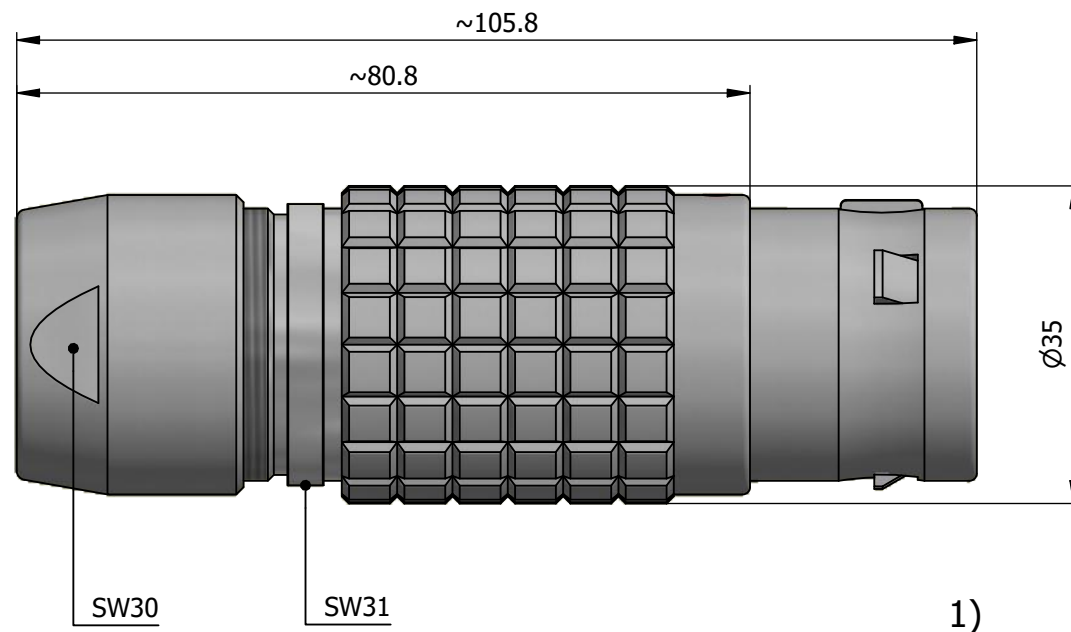

All dimensions are in millimeters (mm)

Alignment Key
Front View

Insert Configuration
Rear View

Note:

1) This picture is generic and for illustrative purposes only, and may show different keying, materials, colour, finish, and contact configuration. Minor shape or feature variations to actual item may be present.

All additional information are documented on the datasheet (See below link or QR Code)
www.lemo.com/pdf/FGJ.5B.314.CLLD19.pdf

Model	Alignment Key	Series	Insert Config.	Housing	Insulator	Contact	Collet Type	Cable Ø	Variant
FGJ		.5B							.CLLD19