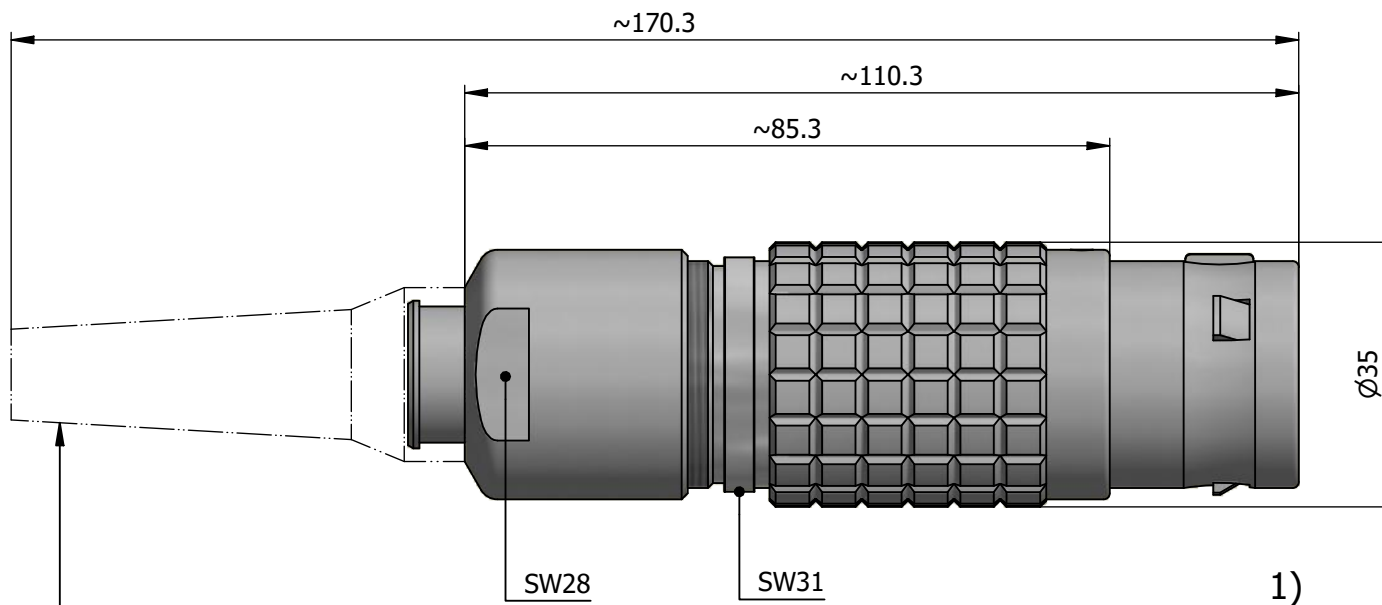

All dimensions are in millimeters (mm)

Alignment Key  
Front View

Insert Configuration  
Rear View

**Note:**

1) This picture is generic and for illustrative purposes only, and may show different keying, materials, colour, finish, and contact configuration. Minor shape or feature variations to actual item may be present.

All additional information are documented on the datasheet (See below link or QR Code)  
[www.lemo.com/pdf/FGJ.5B.316.CLLD13Z.pdf](http://www.lemo.com/pdf/FGJ.5B.316.CLLD13Z.pdf)

Model	Alignment Key	Series	Insert Config.	Housing	Insulator	Contact	Collet Type	Cable Ø	Variant
FGJ		.5B	.316				.CLLD	13Z	