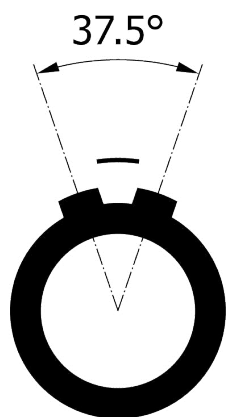

All dimensions are in millimeters (mm)

Alignment Key  
Front View

Insert Configuration  
Rear View

**Note:**

1) This picture is generic and for illustrative purposes only, and may show different keying, materials, colour, finish, and contact configuration. Minor shape or feature variations to actual item may be present.