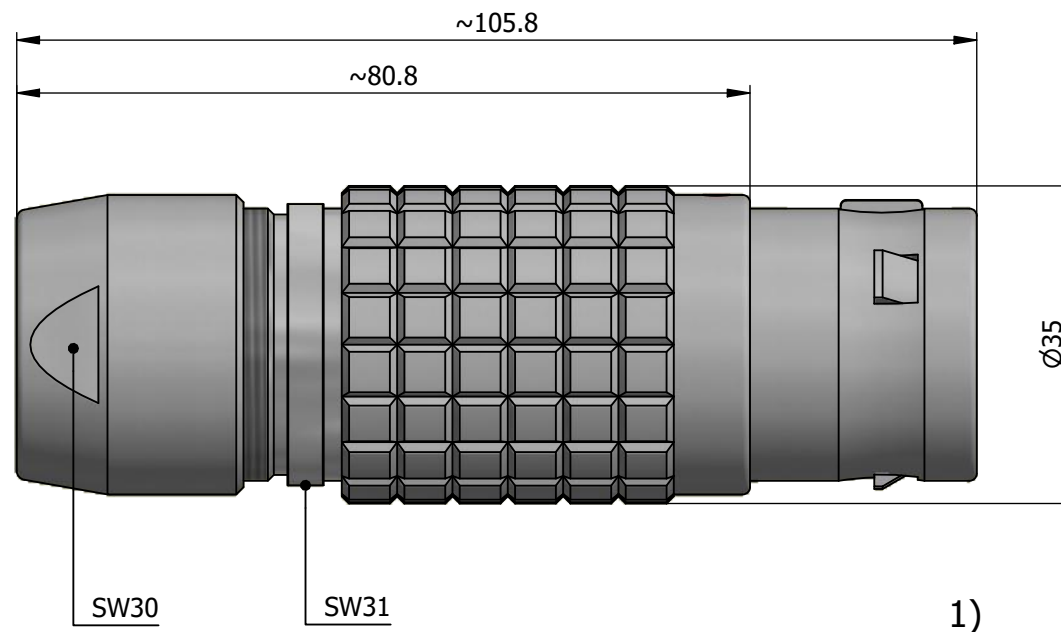

All dimensions are in millimeters (mm)

Alignment Key
Front View

Insert Configuration
Rear View

Note:

1) This picture is generic and for illustrative purposes only, and may show different keying, materials, colour, finish, and contact configuration. Minor shape or feature variations to actual item may be present.

All additional information are documented on the datasheet (See below link or QR Code)
www.lemo.com/pdf/FGJ.5B.320.CLLD13.pdf

Model	Alignment Key	Series	Insert Config.	Housing	Insulator	Contact	Collet Type	Cable Ø	Variant
FGJ		5B	320				CLLD	13	