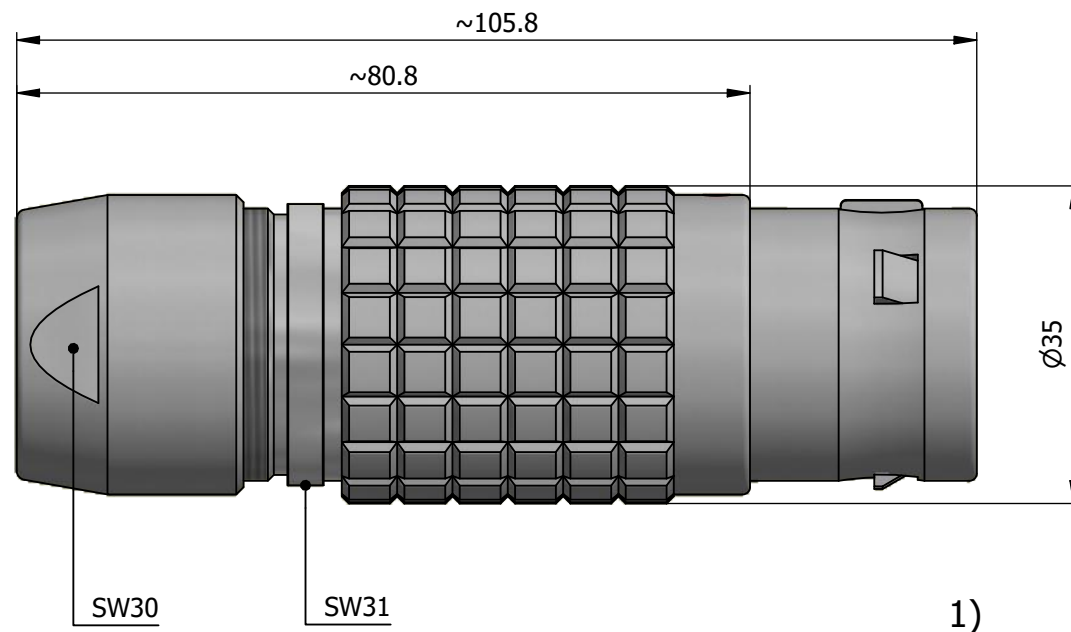

All dimensions are in millimeters (mm)

Alignment Key
Front View

Insert Configuration
Rear View

Note:

1) This picture is generic and for illustrative purposes only, and may show different keying, materials, colour, finish, and contact configuration. Minor shape or feature variations to actual item may be present.

All additional information are documented on the datasheet (See below link or QR Code)
www.lemo.com/pdf/FGJ.5B.320.CLLD15.pdf

Model	Alignment Key	Series	Insert Config.	Housing	Insulator	Contact	Collet Type	Cable Ø	Variant
FGJ		5B	320	CLLD	15				