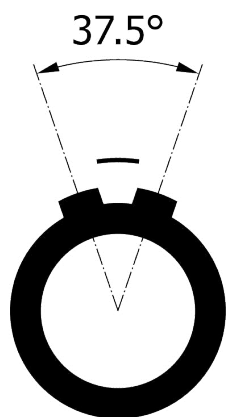

All dimensions are in millimeters (mm)

Alignment Key
Front View

Insert Configuration
Rear View

Note:

1) This picture is generic and for illustrative purposes only, and may show different keying, materials, colour, finish, and contact configuration. Minor shape or feature variations to actual item may be present.

All additional information are documented on the datasheet (See below link or QR Code)
www.lemo.com/pdf/FGJ.5B.320.CLLD15.pdf

Model	Alignment Key	Series	Insert Config.	Housing	Insulator	Contact	Collet Type	Cable Ø	Variant
FGJ		5B	320	CLLD	15				