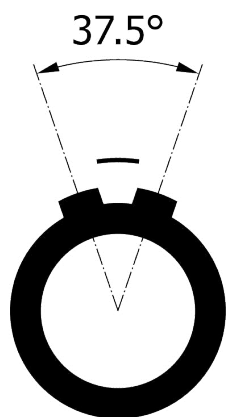

All dimensions are in millimeters (mm)

Alignment Key
Front View

Insert Configuration
Rear View

Note:

1) This picture is generic and for illustrative purposes only, and may show different keying, materials, colour, finish, and contact configuration. Minor shape or feature variations to actual item may be present.

All additional information are documented on the datasheet (See below link or QR Code)
www.lemo.com/pdf/FGJ.5B.320.CLLD19.pdf

Model	Alignment Key	Series	Insert Config.	Housing	Insulator	Contact	Collet Type	Cable Ø	Variant
FGJ		.5B	.320				.CLLD19		