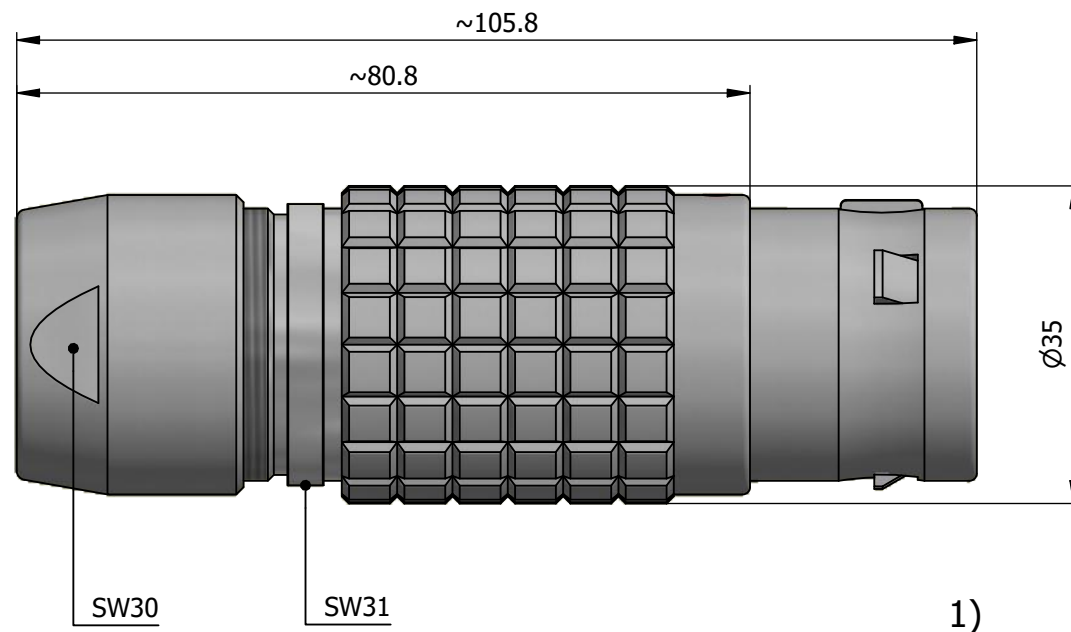

All dimensions are in millimeters (mm)

Alignment Key
Front View

Insert Configuration
Rear View

Note:

1) This picture is generic and for illustrative purposes only, and may show different keying, materials, colour, finish, and contact configuration. Minor shape or feature variations to actual item may be present.

All additional information are documented on the datasheet (See below link or QR Code)
www.lemo.com/pdf/FGJ.5B.320.CLLD19.pdf

Model	Alignment Key	Series	Insert Config.	Housing	Insulator	Contact	Collet Type	Cable Ø	Variant
FGJ		.5B	.320				.CLLD19		