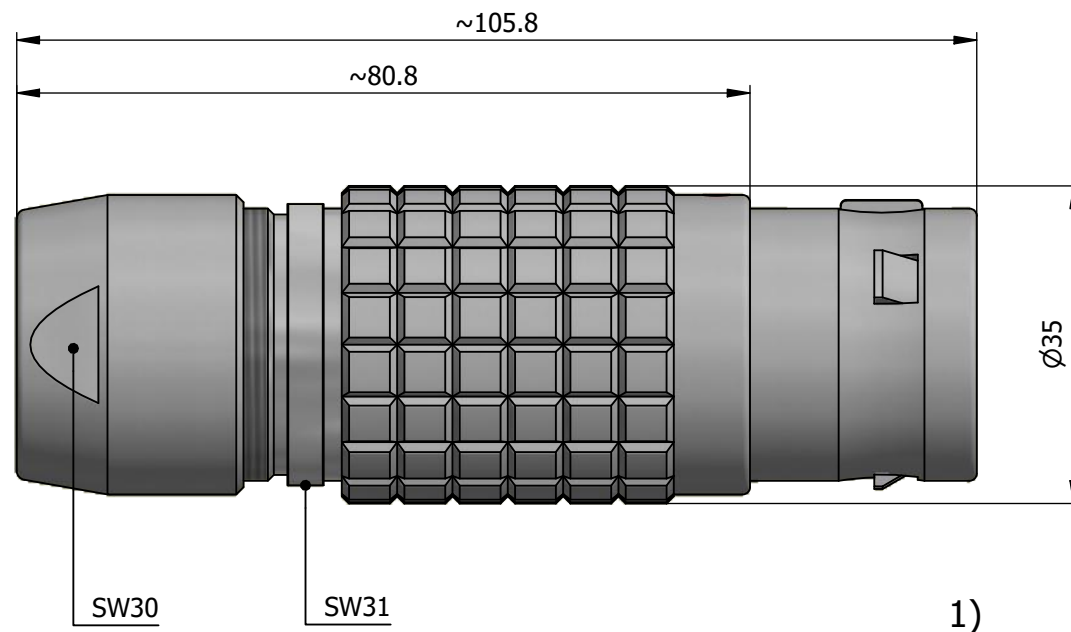

All dimensions are in millimeters (mm)

Alignment Key
Front View

Insert Configuration
Rear View

Note:

1) This picture is generic and for illustrative purposes only, and may show different keying, materials, colour, finish, and contact configuration. Minor shape or feature variations to actual item may be present.

All additional information are documented on the datasheet (See below link or QR Code)
www.lemo.com/pdf/FGJ.5B.320.CLLD21.pdf

Model	Alignment Key	Series	Insert Config.	Housing	Insulator	Contact	Collet Type	Cable Ø	Variant
FGJ		5B	320				CLLD	21	