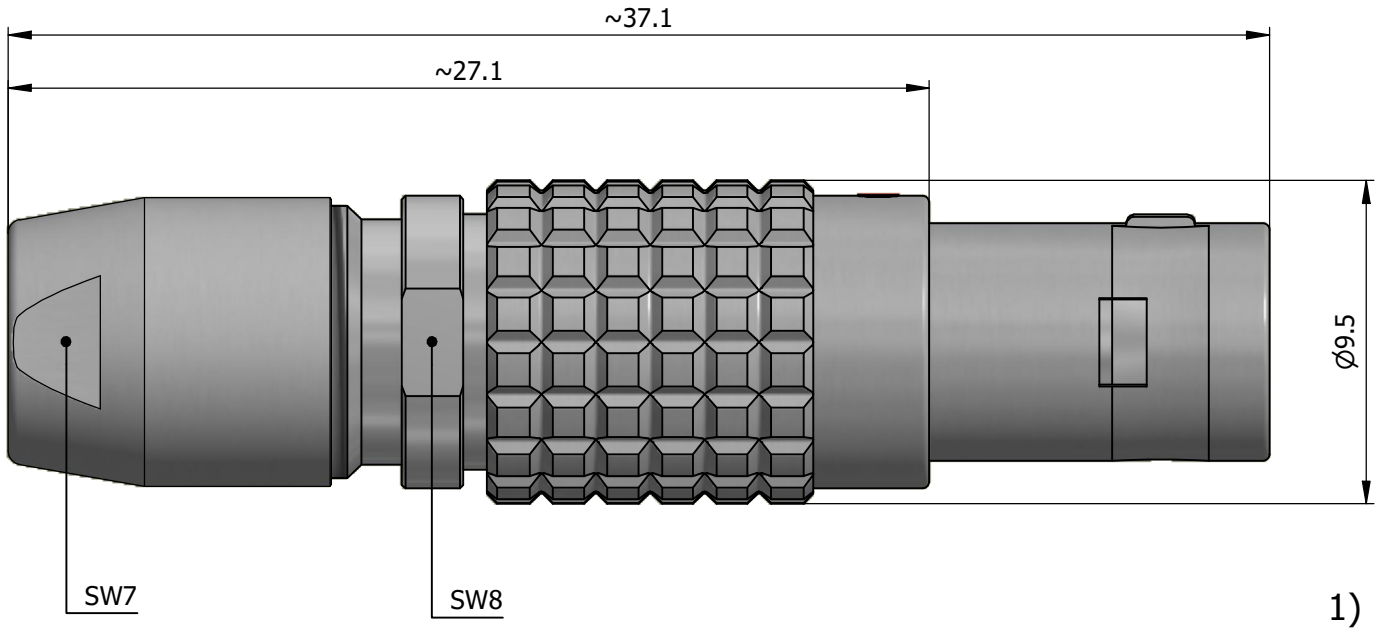

All dimensions are in millimeters (mm)

Alignment Key  
Front View

Insert Configuration  
Rear View

**Note:**

1) This picture is generic and for illustrative purposes only, and may show different keying, materials, colour, finish, and contact configuration. Minor shape or feature variations to actual item may be present.

All additional information are documented on the datasheet (See below link or QR Code)  
[www.lemo.com/pdf/FGK.0B.305.CYMD42.pdf](http://www.lemo.com/pdf/FGK.0B.305.CYMD42.pdf)

Model	Alignment Key	Series	Insert Config.	Housing	Insulator	Contact	Collet Type	Cable Ø	Variant
FGK	.0B	.305	.CYMD42						