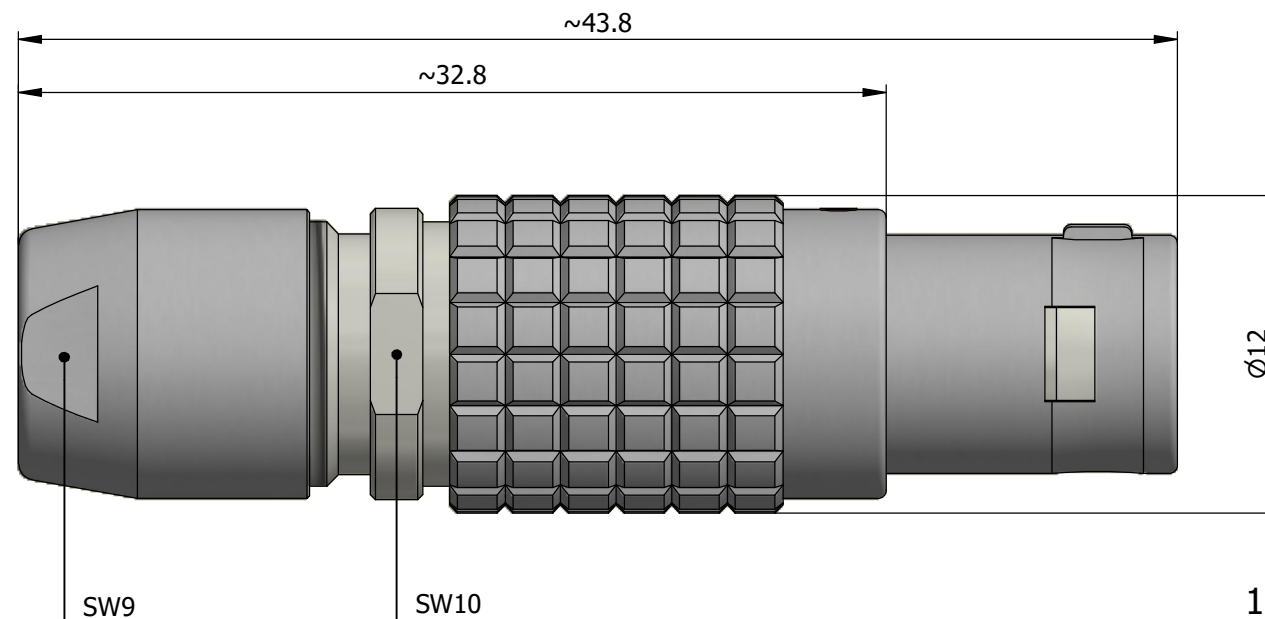

All dimensions are in millimeters (mm)

Alignment Key
Front View

Insert Configuration
Rear View

Note:

1) This picture is generic and for illustrative purposes only, and may show different keying, materials, colour, finish, and contact configuration. Minor shape or feature variations to actual item may be present.

All additional information are documented on the datasheet (See below link or QR Code)
www.lemo.com/pdf/FGK.1B.302.CLLD62.pdf

Model	Alignment Key	Series	Insert Config.	Housing	Insulator	Contact	Collet Type	Cable Ø	Variant
FGK	.1B	.302	.CLLD62						

	Straight plug, cable collet Series 1B		Drawn 18.11.2024 MARI/MARI
	 LEMO SA Chemin des Champs-Courbes 28 1024 Ecublens - SWITZERLAND		Checked 18.11.2024 OBAR
	Tel. (+41 21) 695 16 00 email : info@lemo.com www.lemo.com		Modified 00 18.11.2024/MARI
	CD		DO NOT SCALE DRAWING