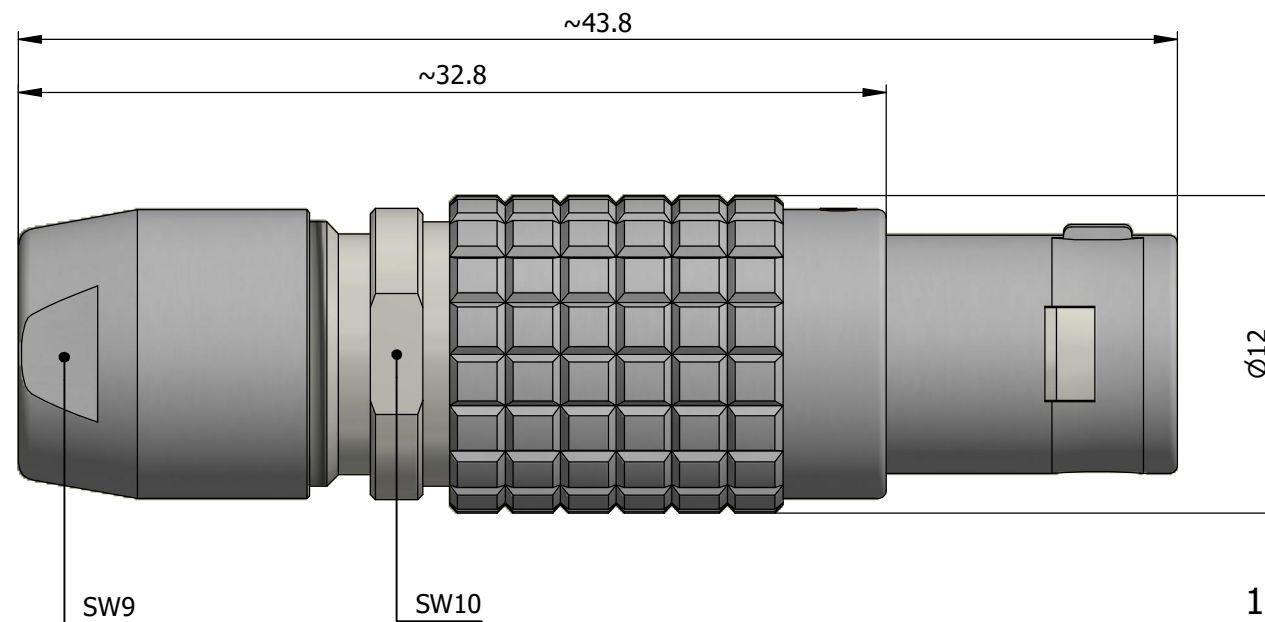

All dimensions are in millimeters (mm)

Alignment Key
Front View

Insert Configuration
Rear View

Note:

1) This picture is generic and for illustrative purposes only, and may show different keying, materials, colour, finish, and contact configuration. Minor shape or feature variations to actual item may be present.

All additional information are documented on the datasheet (See below link or QR Code)
www.lemo.com/pdf/FGK.1B.306.CLLD52.pdf

Model	Alignment Key	Series	Insert Config.	Housing	Insulator	Contact	Collet Type	Cable Ø	Variant
FGK	.1B	.306	.CLLD52						