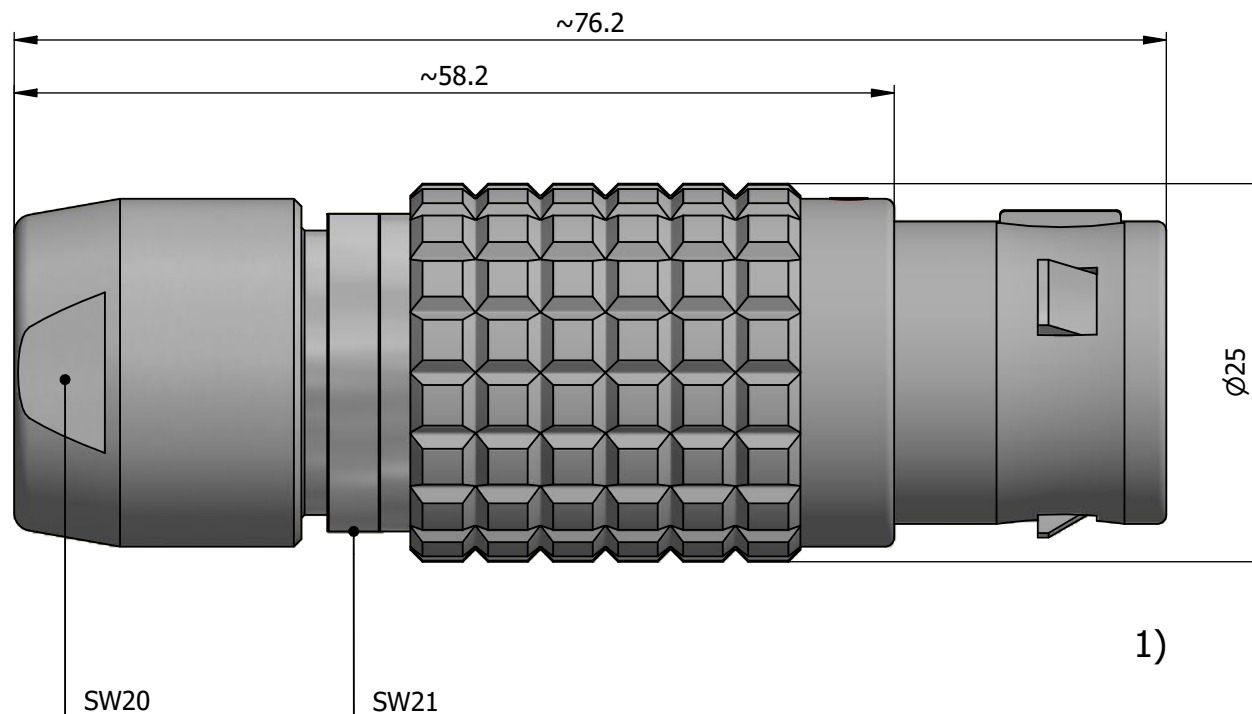

All dimensions are in millimeters (mm)

Alignment Key  
Front View

Insert Configuration  
Rear View

**Note:**

1) This picture is generic and for illustrative purposes only, and may show different keying, materials, colour, finish, and contact configuration. Minor shape or feature variations to actual item may be present.

All additional information are documented on the datasheet (See below link or QR Code)  
[www.lemo.com/pdf/FGK.4B.310.CYMD12.pdf](http://www.lemo.com/pdf/FGK.4B.310.CYMD12.pdf)

Model	Alignment Key	Series	Insert Config.	Housing	Insulator	Contact	Collet Type	Cable $\phi$	Variant
FGK	.4B	.310	.CYMD	12					