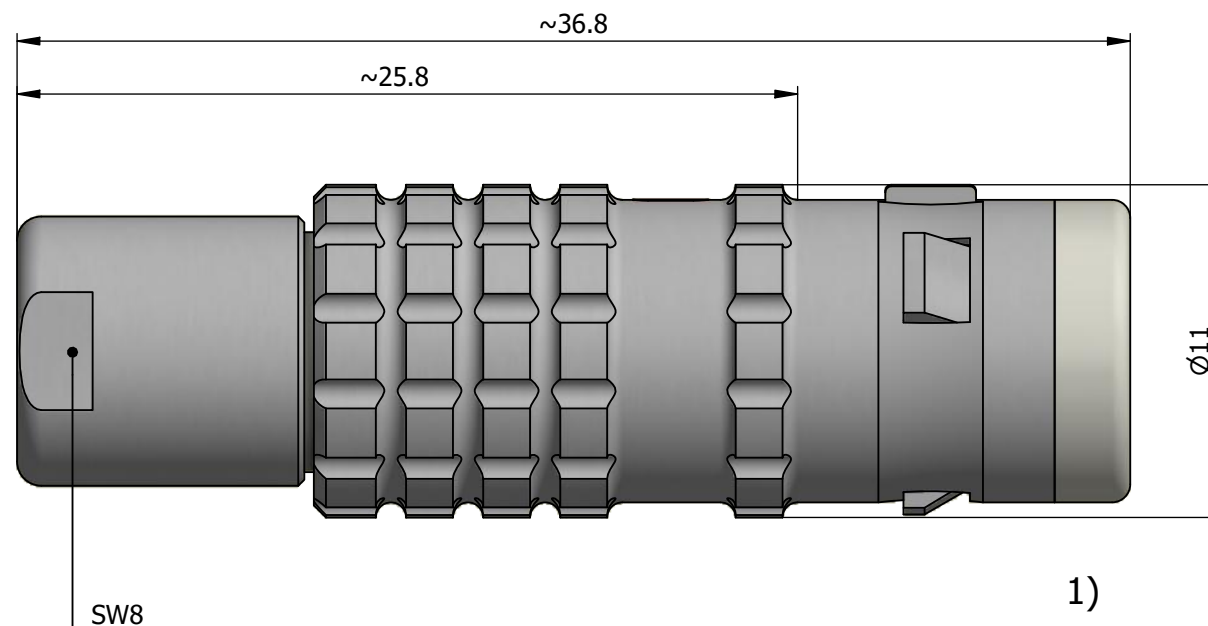

All dimensions are in millimeters (mm)

Alignment Key  
Front View

Insert Configuration  
Rear View

**Note:**

1) This picture is generic and for illustrative purposes only, and may show different keying, materials, colour, finish, and contact configuration. Minor shape or feature variations to actual item may be present.

All additional information are documented on the datasheet (See below link or QR Code)  
[www.lemo.com/pdf/FGL.0K.305.CLLC45.pdf](http://www.lemo.com/pdf/FGL.0K.305.CLLC45.pdf)

Model	Alignment Key	Series	Insert Config.	Housing	Insulator	Contact	Collet Type	Cable Ø	Variant
FGL	.OK	.305	.CLLC45						