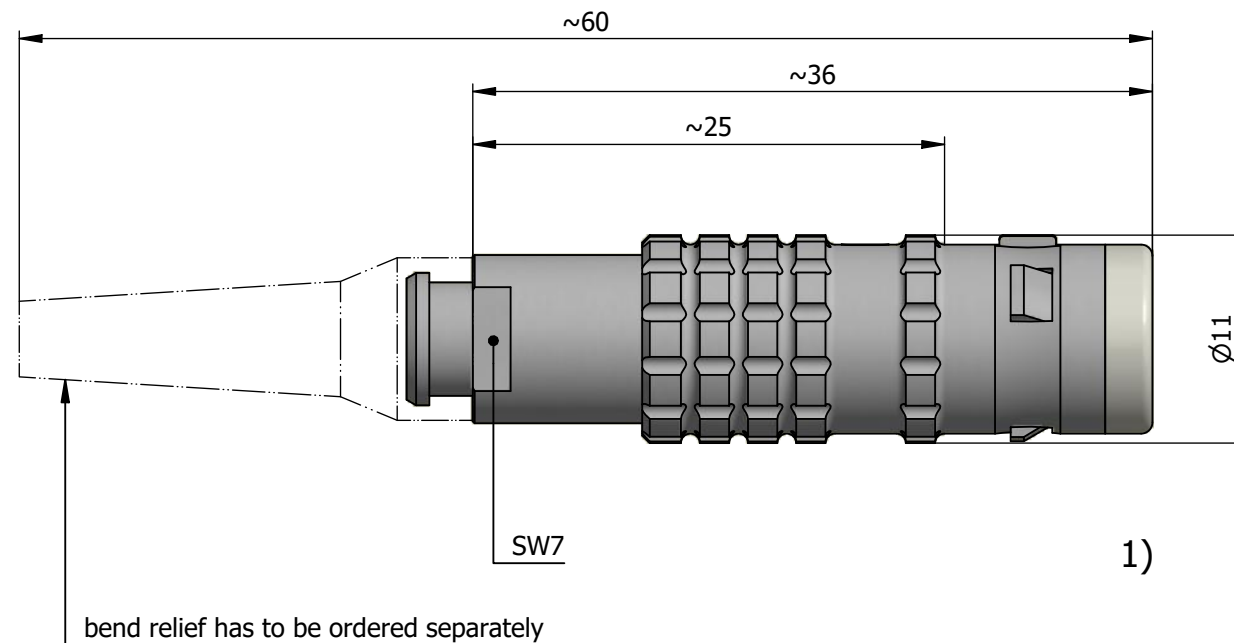

All dimensions are in millimeters (mm)

Alignment Key
Front View

Insert Configuration
Rear View

Note:

1) This picture is generic and for illustrative purposes only, and may show different keying, materials, colour, finish, and contact configuration. Minor shape or feature variations to actual item may be present.

All additional information are documented on the datasheet (See below link or QR Code)
www.lemo.com/pdf/FGL.OK.305.CLLC45Z.pdf

Model	Alignment Key	Series	Insert Config.	Housing	Insulator	Contact	Collet Type	Cable Ø	Variant
FGL	.OK	.305	.CLLC	45Z					