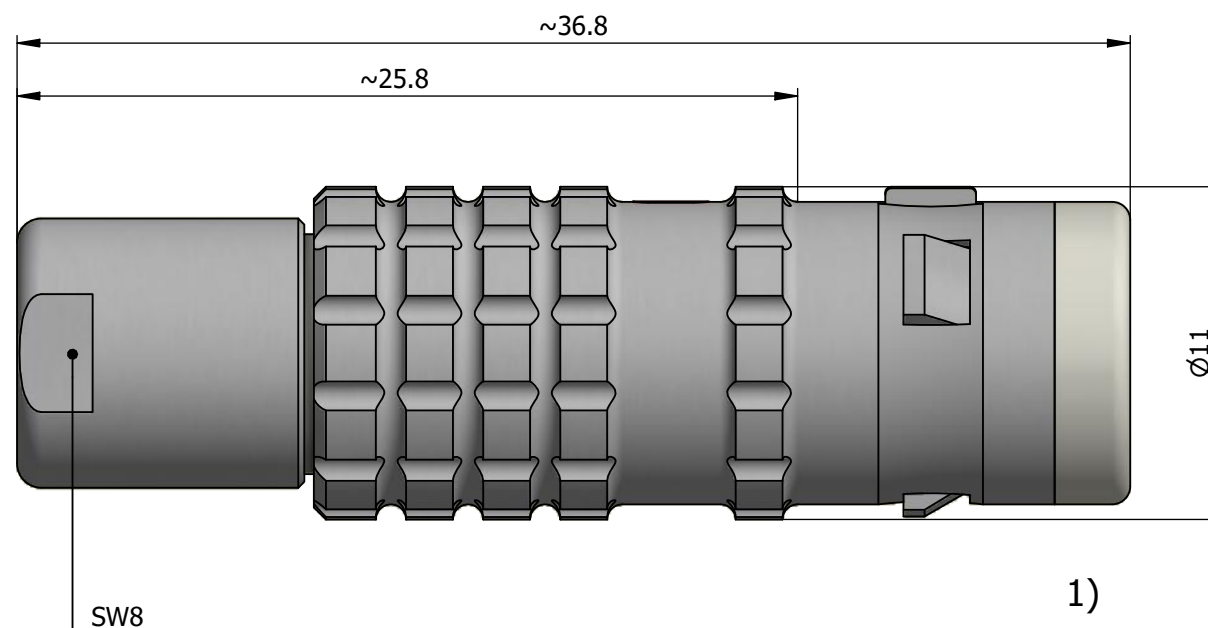

All dimensions are in millimeters (mm)

Alignment Key
Front View

Insert Configuration
Rear View

Note:

1) This picture is generic and for illustrative purposes only, and may show different keying, materials, colour, finish, and contact configuration. Minor shape or feature variations to actual item may be present.

All additional information are documented on the datasheet (See below link or QR Code)
www.lemo.com/pdf/FGL.0K.305.CYMC50.pdf

Model	Alignment Key	Series	Insert Config.	Housing	Insulator	Contact	Collet Type	Cable Ø	Variant
FGL	.OK	.305	.CYMC50						