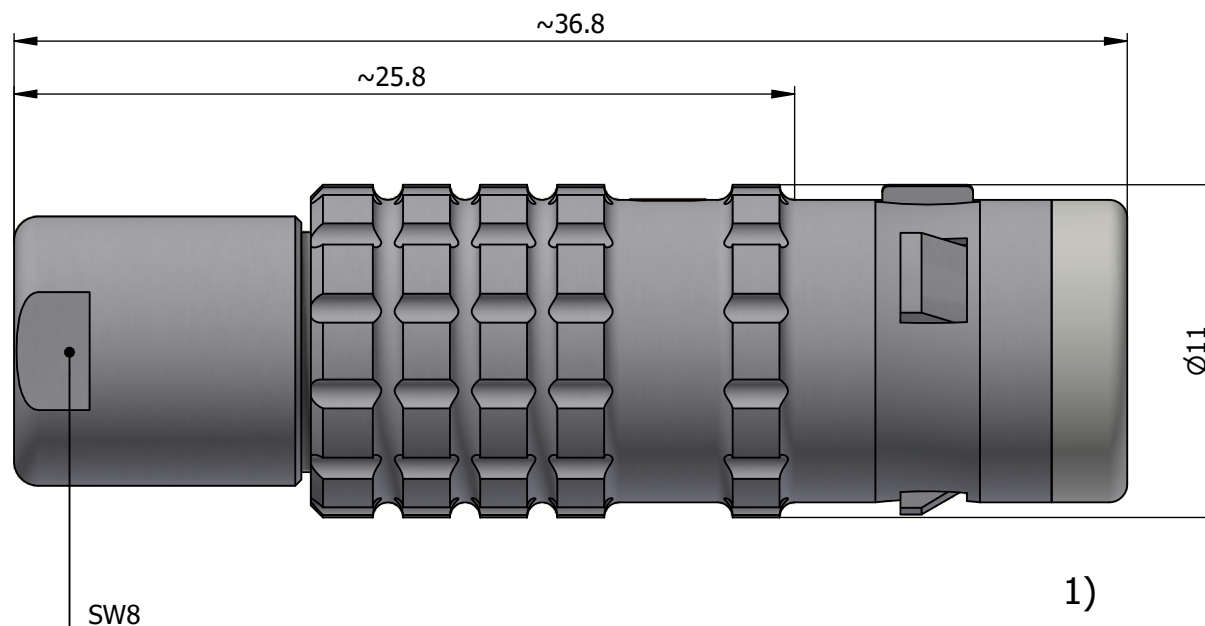

All dimensions are in millimeters (mm)

Alignment Key
Front View

Insert Configuration
Rear View

Note:

1) This picture is generic and for illustrative purposes only, and may show different keying, materials, colour, finish, and contact configuration. Minor shape or feature variations to actual item may be present.

All additional information are documented on the datasheet (See below link or QR Code)
www.lemo.com/pdf/FGL.0K.309.CLLC50.pdf

Model	Alignment Key	Series	Insert Config.	Housing	Insulator	Contact	Collet Type	Cable Ø	Variant
FGL	.OK	.309	.CLLC50						