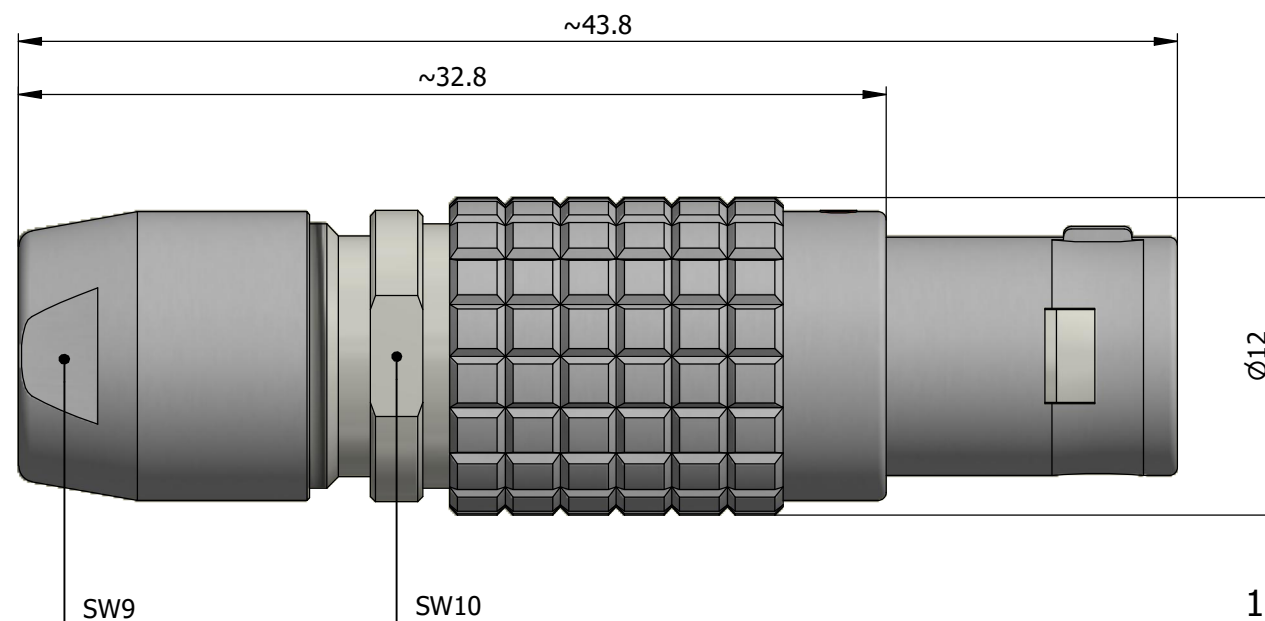

All dimensions are in millimeters (mm)

Alignment Key
Front View

Insert Configuration
Rear View

Note:

1) This picture is generic and for illustrative purposes only, and may show different keying, materials, colour, finish, and contact configuration. Minor shape or feature variations to actual item may be present.

All additional information are documented on the datasheet (See below link or QR Code)
www.lemo.com/pdf/FGL.1B.306.CYMD72.pdf

Model	Alignment Key	Series	Insert Config.	Housing	Insulator	Contact	Collet Type	Cable Ø	Variant
FGL	.1B	.306	.CYMD72						